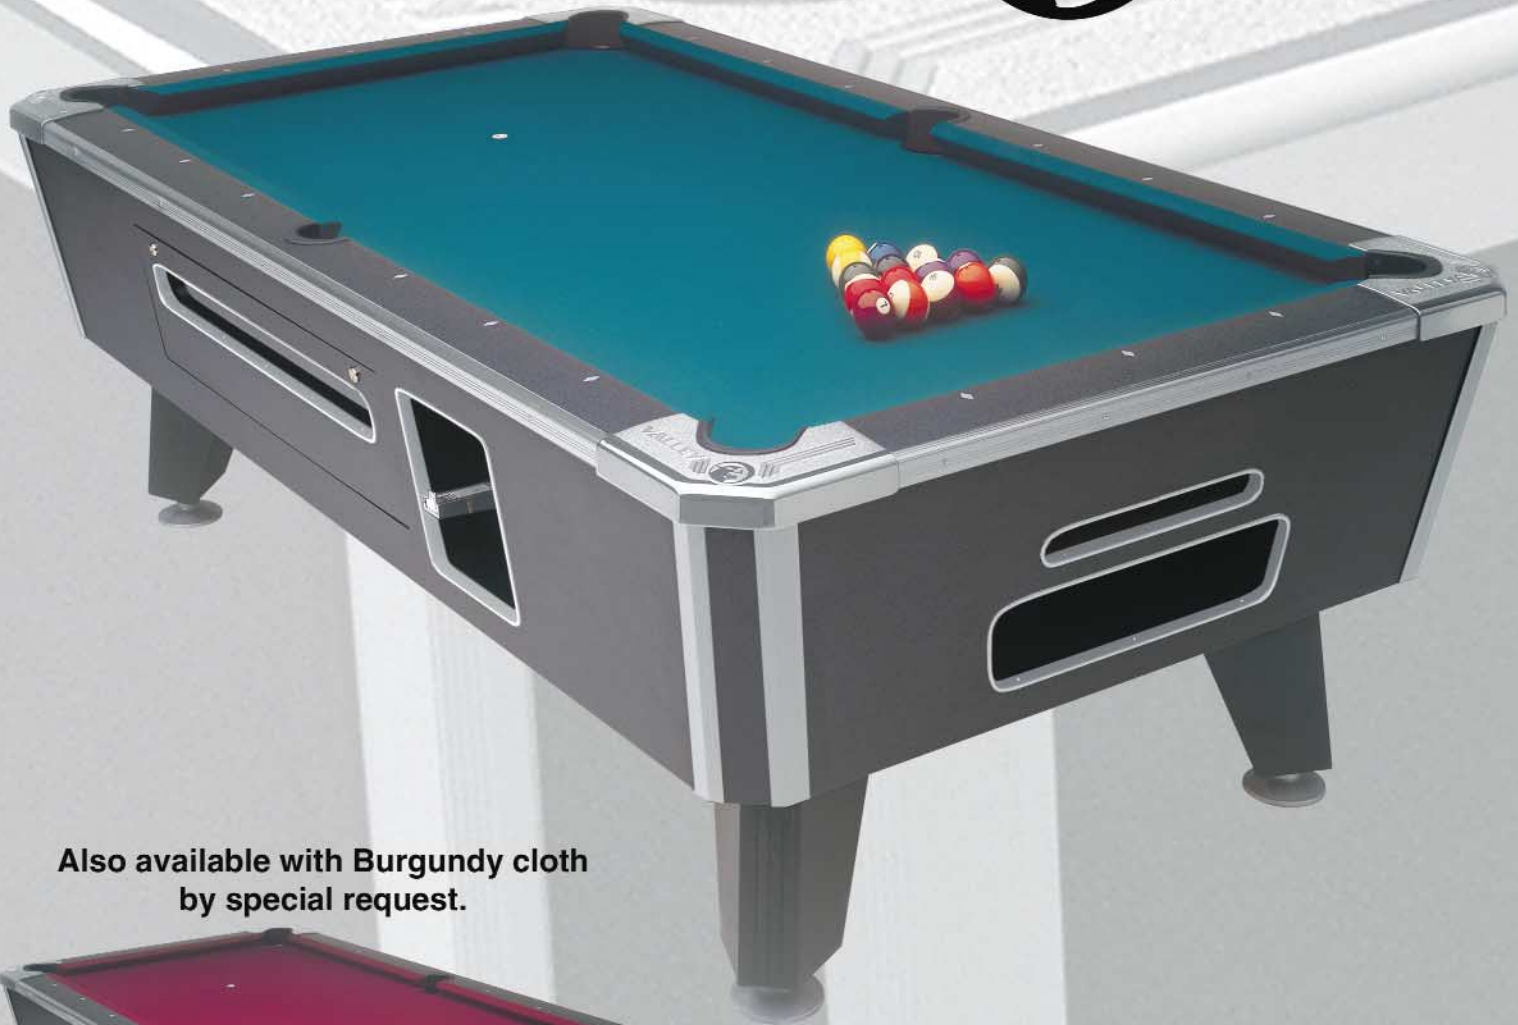

Contemporary Classic Black Cat™

Also available with Burgundy cloth
by special request.

**VALLEY
DYNAMO**™
A DIVISION OF BRUNSWICK BILLIARDS

THE Black Cat™

The Black Cat's Features:

- Charcoal laminate with crystal flakes
- Bright chrome corners and matching trim
- Solid poplar hardwood cushions and top rails
- Replaceable coin chute housing breaks away without damaging cabinet
- 3/4" solid core fir plywood cabinet
- Quick change pocket liners
- Adjustable coin slot
- Coin counter on door for improved visibility
- Imported Belgian balls
- One piece ball collector
- Magnetic cue ball separator

| Black Cat | | | | | | | | | |
|-----------|---------|------------------|---------|--|----------------------|---------|---------|------------|--------|
| Table | Model # | Table Dimensions | | | Table Box Dimensions | | | Leg Box | |
| 88" | BB-C-FA | Length 88" | 223.5cm | | Length 91.0" | 231.1cm | 652lbs | Length 22" | 55.9cm |
| | | Width 50" | 127.0cm | | Width 18.5" | 47.0 cm | 295.7kg | Width 16" | 40.6cm |
| | | Height 31" | 78.7cm | | Height 54.5" | 138.4cm | | Height 22" | 55.9cm |
| 93" | BB-B-FA | Length 93" | 236.2cm | | Length 96.0" | 243.8cm | 710lbs | Length 22" | 55.9cm |
| | | Width 53" | 134.6cm | | Width 18.5" | 47.0cm | 322.1kg | Width 16" | 40.6cm |
| | | Height 31" | 78.7cm | | Height 57.5" | 146.1cm | | Length 22" | 55.9cm |
| 101" | BB-A-FA | Length 101" | 256.5cm | | Length 105" | 266.7cm | 860lbs | Length 22" | 55.9cm |
| | | Width 56" | 142.2cm | | Width 18.5" | 47.0cm | 390.1kg | Width 16" | 40.6cm |
| | | Height 31" | 78.7cm | | Height 62.0" | 157.5cm | | Length 22" | 55.9cm |