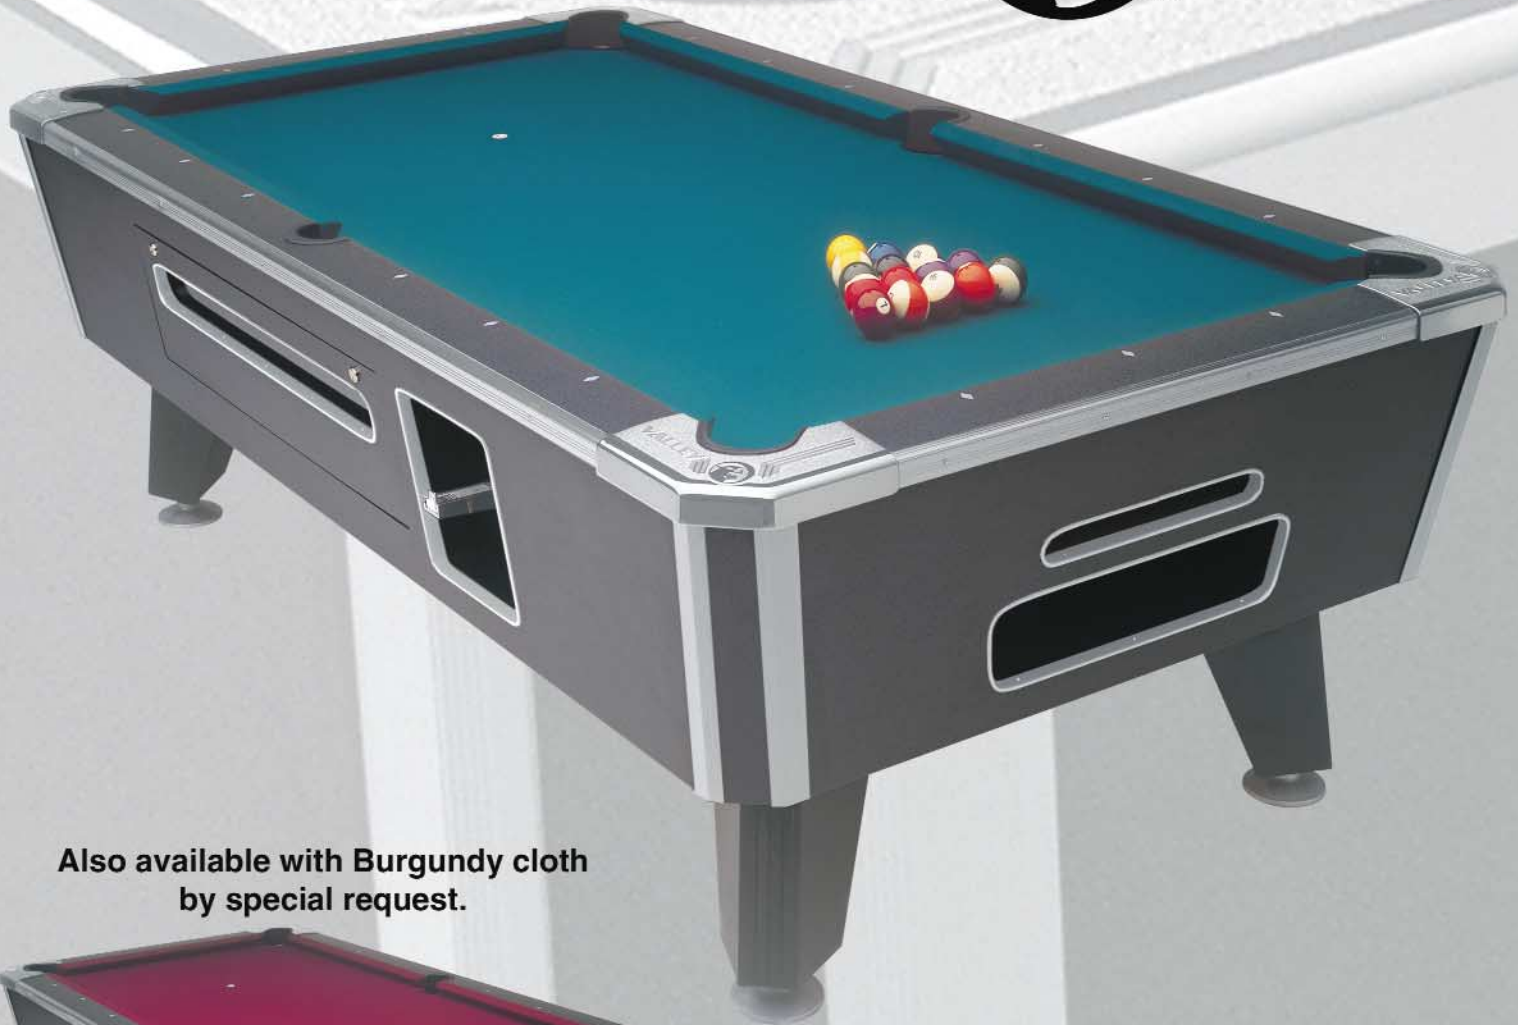

Contemporary Classic Black Cat™

Also available with Burgundy cloth
by special request.

**VALLEY
DYNAMO**™
A DIVISION OF BRUNSWICK BILLIARDS

THE Black Cat™

The Black Cat's Features:

- Charcoal laminate with crystal flakes
- Bright chrome corners and matching trim
- Solid poplar hardwood cushions and top rails
- Replaceable coin chute housing breaks away without damaging cabinet
- 3/4" solid core fir plywood cabinet
- Quick change pocket liners
- Adjustable coin slot
- Coin counter on door for improved visibility
- Imported Belgian balls
- One piece ball collector
- Magnetic cue ball separator

Black Cat								
Table	Model #	Table Dimensions		Table Box Dimensions			Leg Box	
88"	BB-C-FA	Length 88"	223.5cm	Length 91.0"	231.1cm	652lbs	Length 22"	55.9cm
		Width 50"	127.0cm	Width 18.5"	47.0 cm	295.7kg	Width 16"	40.6cm
		Height 31"	78.7cm	Height 54.5"	138.4cm		Height 22"	55.9cm
93"	BB-B-FA	Length 93"	236.2cm	Length 96.0"	243.8cm	710lbs	Length 22"	55.9cm
		Width 53"	134.6cm	Width 18.5"	47.0cm	322.1kg	Width 16"	40.6cm
		Height 31"	78.7cm	Height 57.5"	146.1cm		Length 22"	55.9cm
101"	BB-A-FA	Length 101"	256.5cm	Length 105"	266.7cm	860lbs	Length 22"	55.9cm
		Width 56"	142.2cm	Width 18.5"	47.0cm	390.1kg	Width 16"	40.6cm
		Height 31"	78.7cm	Height 62.0"	157.5cm		Length 22"	55.9cm