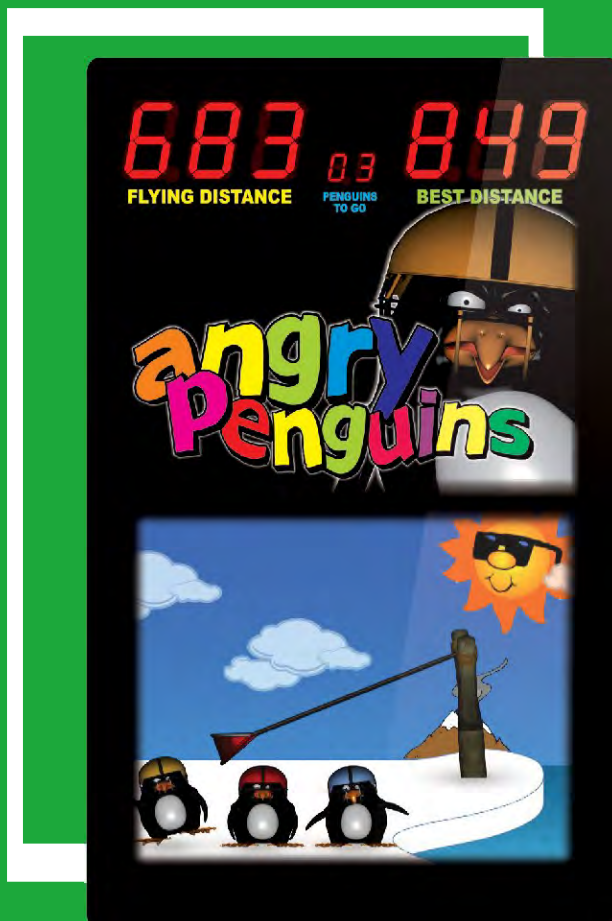

angry Penguins

Power meter boxer machine combined with funny flying penguin animations. The harder you hit the punch bag - the longer the penguin's journey and the better your score. Great machines for FEC and amusement part locations.

- Mechanism with electric servo motor
- 17-inch industrial LCD
- Only LED/OLED lighting
- reliable KS2 operation system
- ticket dispenser ready
- bill acceptor ready
- over 1000 animations
- baby size body available

Specification:

game type: power meter
 dimensions (H/W/D): 214cm/57cm/100cm 85"/23"/40"
 weight: 115kg / 253lbs
 power: 90V - 240V
 power consumption: 70 watt
 certificate: CE, RoHS