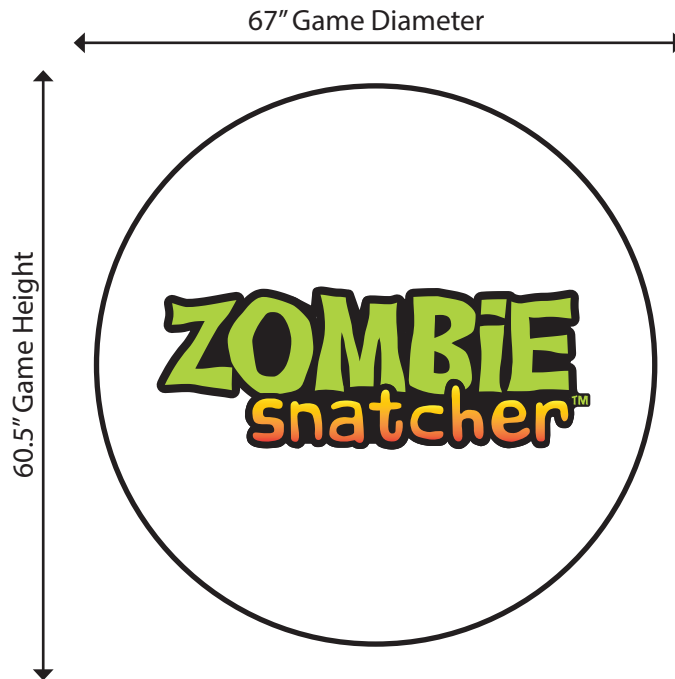

FLOOR SPACE DIAGRAM

The Operator Friendly Zombie Snatcher:

The operator has control over the speed of the rotating platform and the linear actuators that extend and retract the prize sweeping arms. The table speed is controlled with a potentiometer and the linear actuators are controlled through the programs options menu. This allows full control to adjust the difficulty as you see fit. The options menu also contains easy to use calibration for the motor controls and linear actuators.

Easy open top helps make short work of reloading prizes. Six locking side door panels allow you easy access to the internals of the game.

High quality components are used throughout this unit providing unparalleled reliability.

Game Dimensions: 67" diameter x 60.5" height.

Shipping Dimensions: 72" L x 72" W x 68" H

Weight: 560 lbs. **Shipping Weight:** 675 lbs.

Power Required: 120VAC <15A Peak Draw