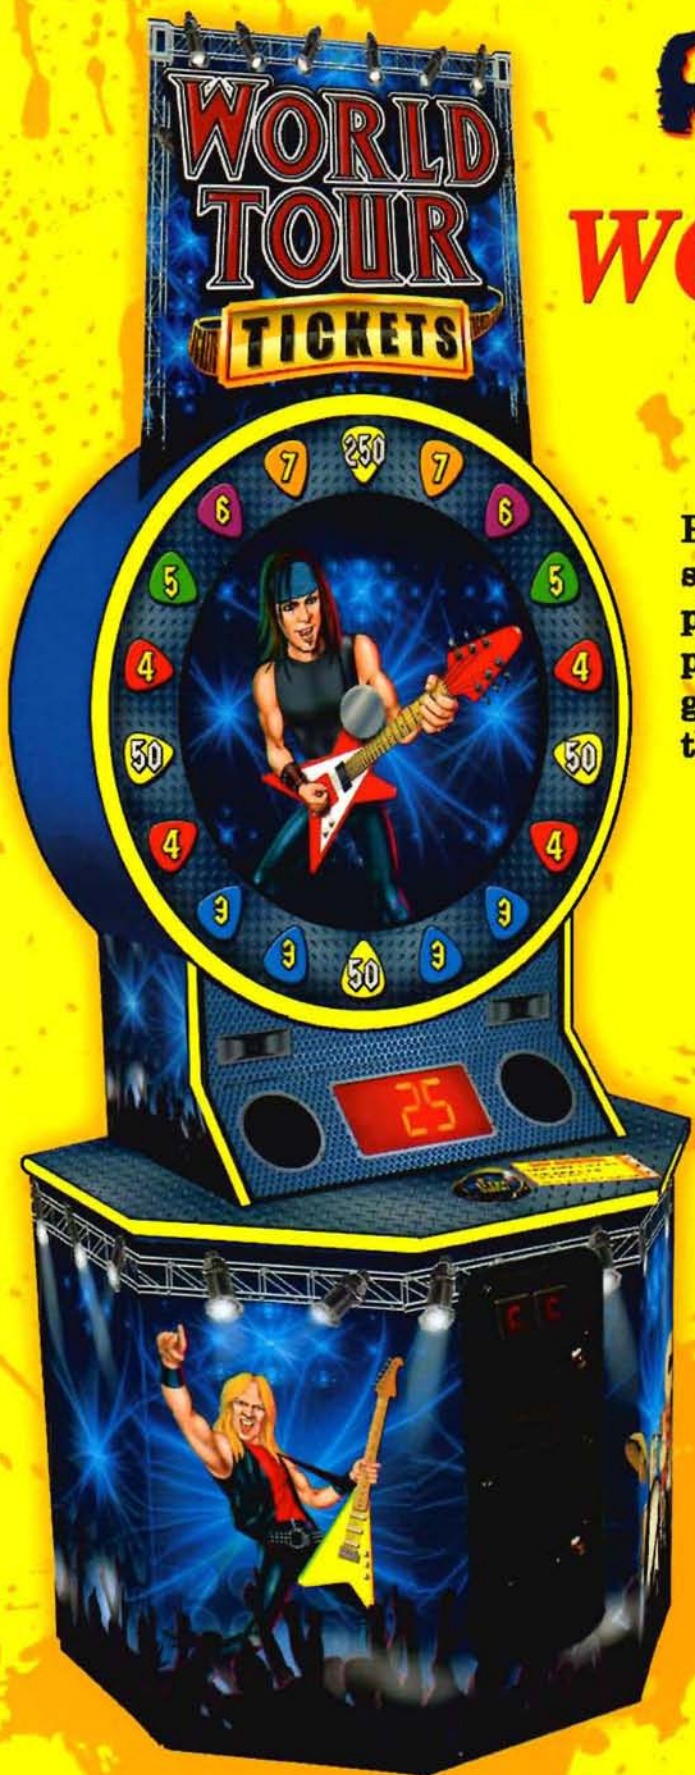

ROCK ON...

WORLD TOUR TICKETS!

Players will delight as the Rock-'N-Roll Star spins out of control as the Rock Anthem plays. Using the simple game controls the player will attempt to stop the Rock Stars' guitar on the highest point value or even hit the Jackpot.

- ▶ 4000 Ticket Capacity
- ▶ Card Swipe Capable
- ▶ Deltronic Ticket Dispenser
- ▶ Ultra-Reliable Wheel Mechanism
- ▶ Bright, Long Lasting L.E.D. Display
- ▶ Dynamic Sound System
- ▶ Operator Programmable
- ▶ Compact Footprint

Dimensions:
88" H x 33" W x 23" D
Weight: 250 lbs.