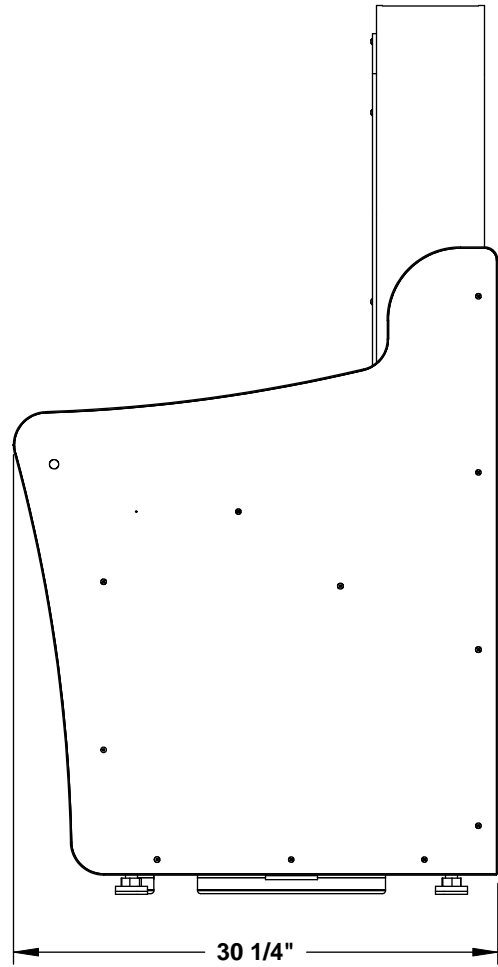

WHAC-A-MOLE

FREE PLAY MODEL

-  **FREE PLAY**
-  **2 SKILL LEVELS**
-  **FULLY ELECTRONIC**
-  **NEW GRAPHICS PACKAGE**

CUSTOM THEMING AVAILABLE

DIMENSIONS

28" WIDE

56" TALL

29.5" DEEP

WEIGHT 255 LBS

CALL FOR MORE DETAILS.

WHAC-A-MOLE SE3 (COIN & HOME)

Power Requirements

3 amps

120 V

Crated Dimensions & Weight

39" Long x 37" Wide x 69" High

Weight: 365 lbs.

Bob's Space Racers, Inc.