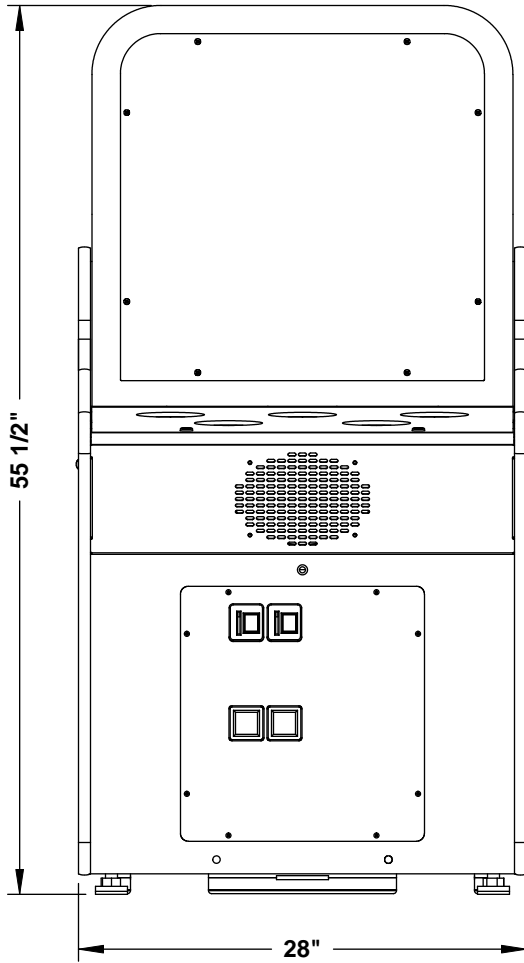

WHAC-A-MOLE

FREE PLAY MODEL

-  **FREE PLAY**
-  **2 SKILL LEVELS**
-  **FULLY ELECTRONIC**
-  **NEW GRAPHICS PACKAGE**

CUSTOM THEMING AVAILABLE

DIMENSIONS

28" WIDE

56" TALL

29.5" DEEP

WEIGHT 255 LBS

CALL FOR MORE DETAILS.

WHAC-A-MOLE SE3 (COIN & HOME)

Power Requirements

3 amps

120 V

Crated Dimensions & Weight

39" Long x 37" Wide x 69" High

Weight: 365 lbs.

Bob's Space Racers, Inc.