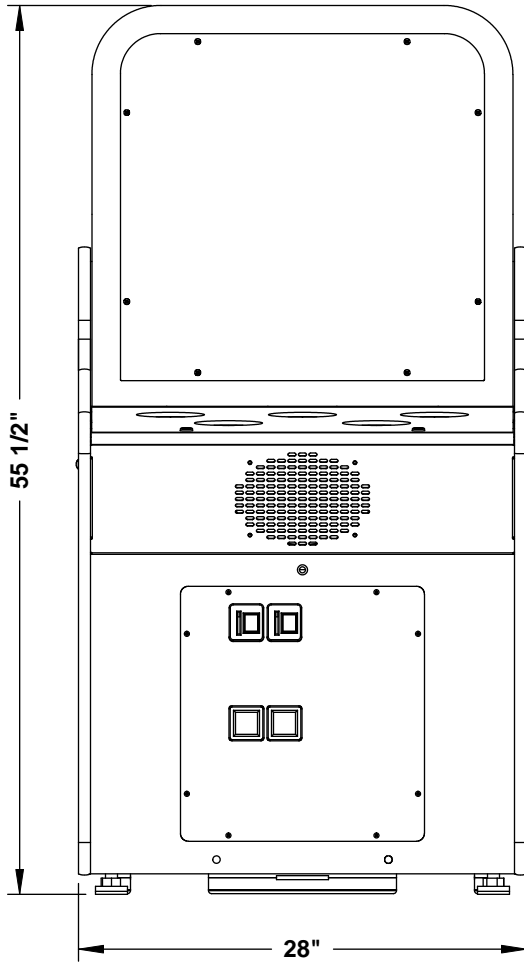

WHAC-A-MOLE SE3 (COIN & HOME)