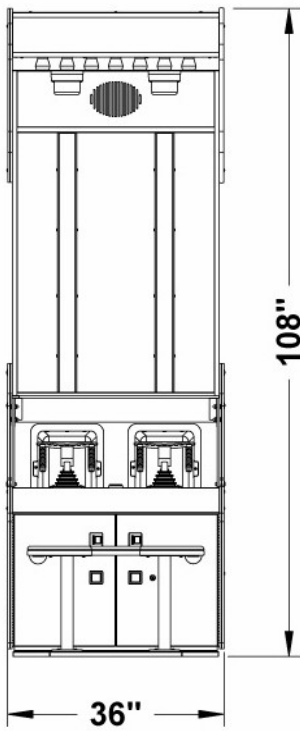

WATER BLAST (LINKABLE)

Power Requirements		Width (Based on # of units)		
9 amps	120 V	2 Players	1 Games	36"
Crated Dimensions & Weight		4 Players	2 Games	72"
90" Long x 42" Wide x 80" High		6 Players	3 Games	108"
Weight: 930 lbs.		8 Players	4 Games	144"