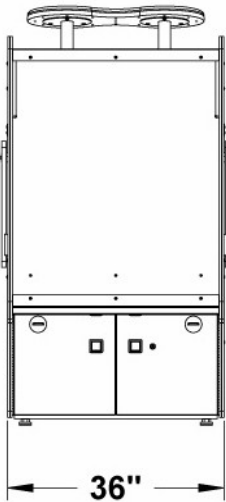

WATER BLAST (LINKABLE)

Power Requirements		Width (Based on # of units)		
9 amps	120 V	2 Players	1 Games	36"
Crated Dimensions & Weight		4 Players	2 Games	72"
90" Long x 42" Wide x 80" High		6 Players	3 Games	108"
Weight: 930 lbs.		8 Players	4 Games	144"