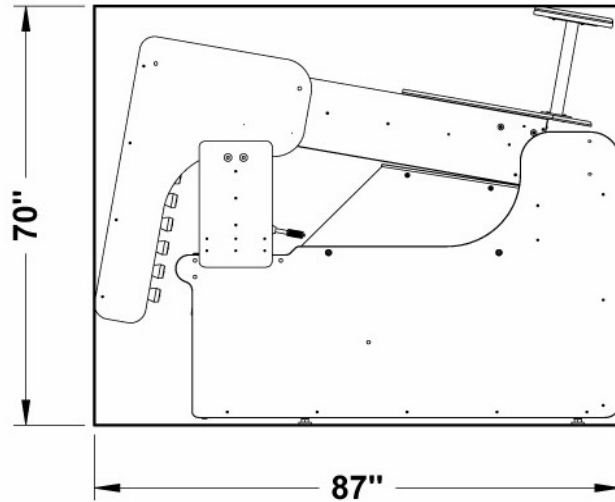

WATER BLAST (LINKABLE)

Power Requirements		Width (Based on # of units)		
9 amps	120 V	2 Players	1 Games	36"
Crated Dimensions & Weight		4 Players	2 Games	72"
90" Long x 42" Wide x 80" High		6 Players	3 Games	108"
Weight: 930 lbs.		8 Players	4 Games	144"