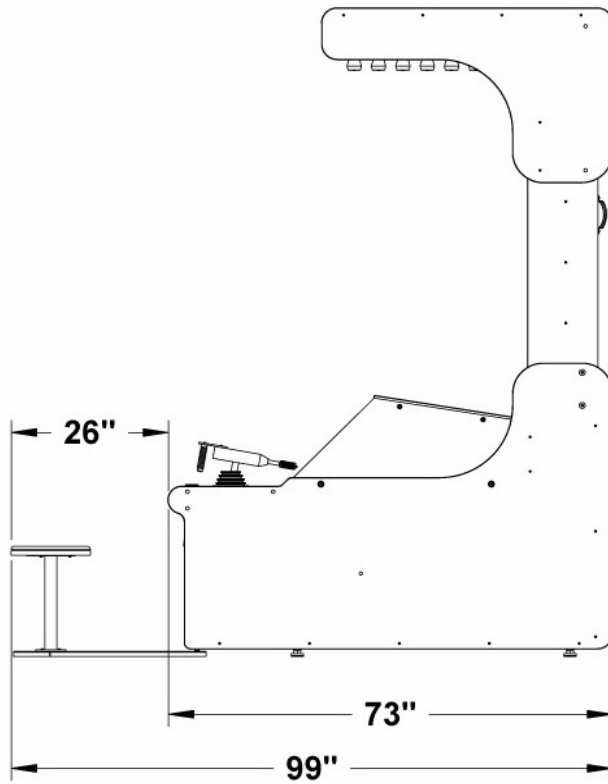

WATER BLAST (LINKABLE)

Power Requirements		Width (Based on # of units)		
9 amps	120 V	2 Players	1 Games	36"
Crated Dimensions & Weight		4 Players	2 Games	72"
90" Long x 42" Wide x 80" High		6 Players	3 Games	108"
Weight: 930 lbs.		8 Players	4 Games	144"