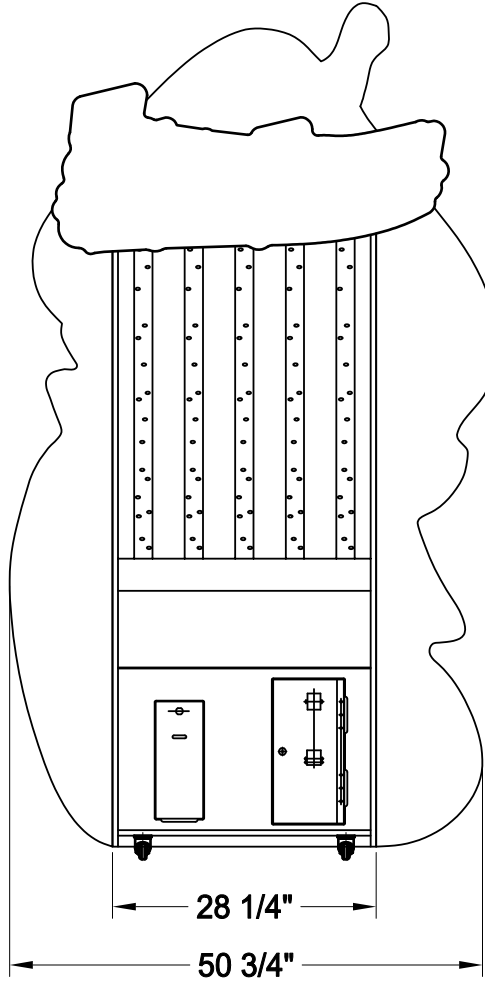

TUNE TOWN

ALL PARAMETERS ARE APPROXIMATE AND SUBJECT TO CHANGE WITHOUT NOTICE

Power Requirements

5 amps 110V

Game Weight: 232 lbs.

Crated Dimensions & Weight

TBD Long x TBD Wide x TBD High

Weight: TBD