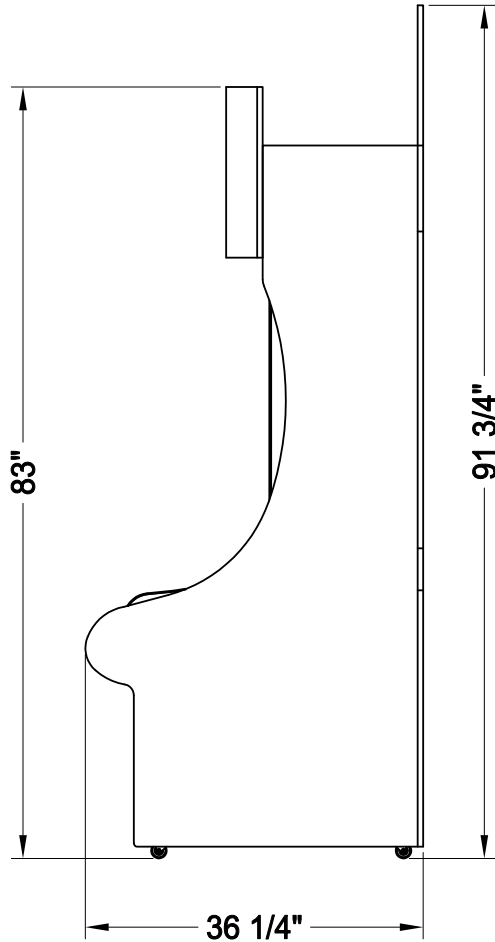

TUNE TOWN

ALL PARAMETERS ARE APPROXIMATE AND SUBJECT TO CHANGE WITHOUT NOTICE

Power Requirements

5 amps 110V

Game Weight: 232 lbs.

Crated Dimensions & Weight

TBD Long x TBD Wide x TBD High

Weight: TBD