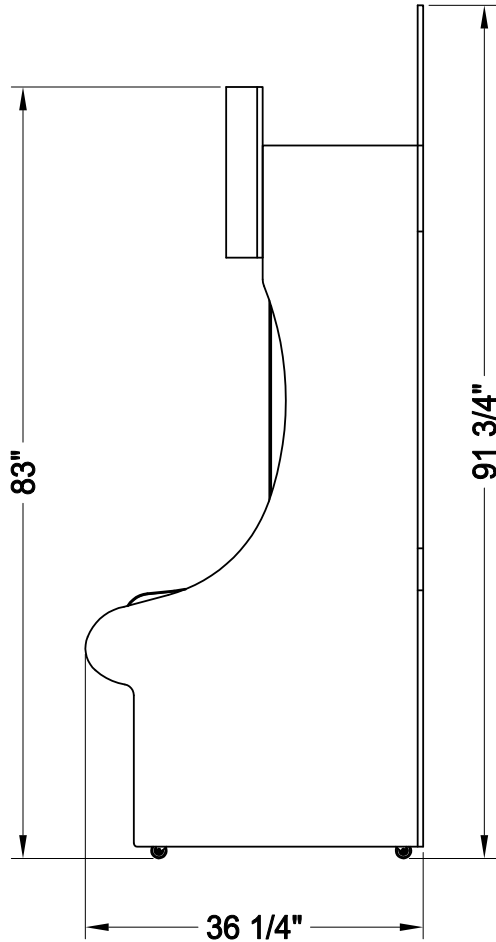

TUNE TOWN

ALL PARAMETERS ARE APPROXIMATE AND SUBJECT TO CHANGE WITHOUT NOTICE

Power Requirements

5 amps 110V

Game Weight: 232 lbs.

Crated Dimensions & Weight

TBD Long x TBD Wide x TBD High

Weight: TBD