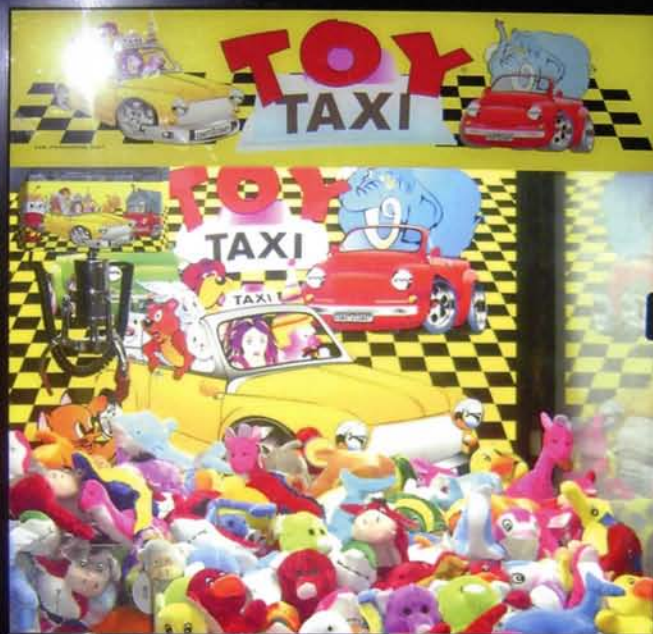

PROUDLY DISTRIBUTED BY:

COAST TO COAST ENTERTAINMENT