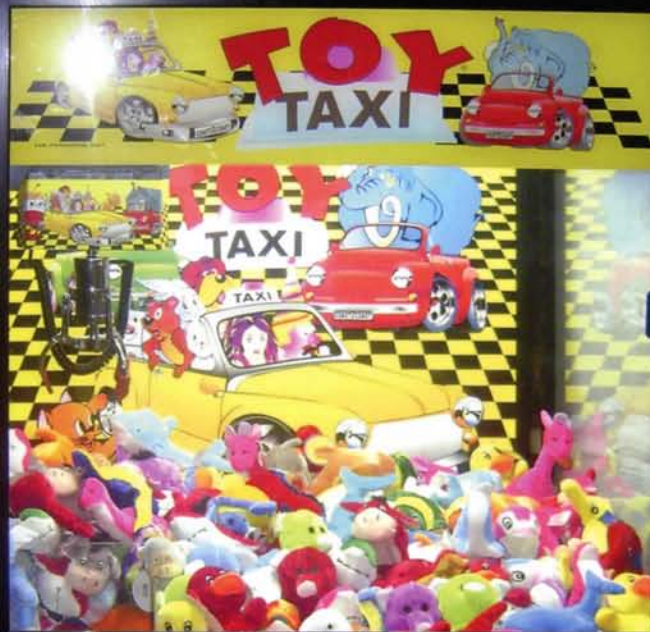

PROUDLY DISTRIBUTED BY:

COAST TO COAST ENTERTAINMENT