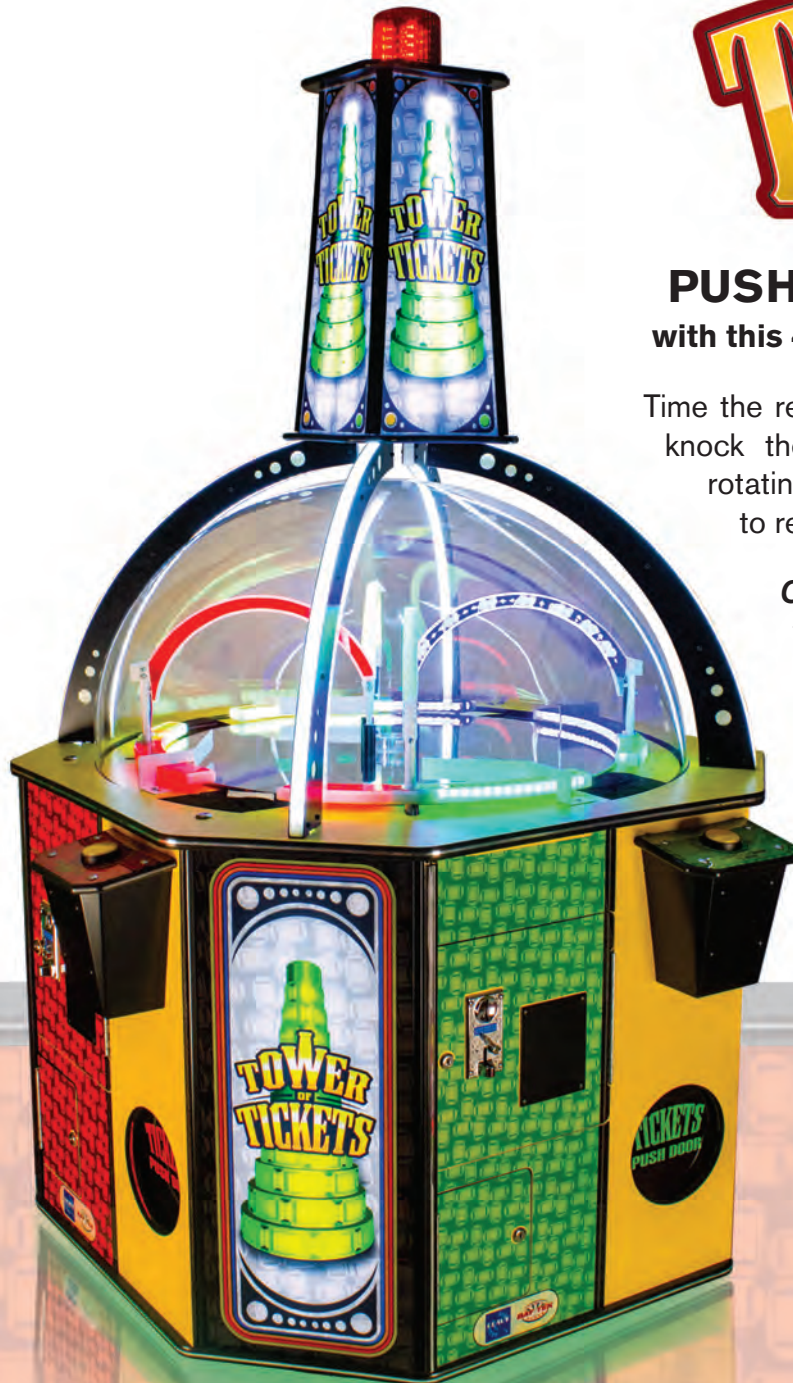

TOWER OF TICKETS

PUSH EXCITMENT TO THE EDGE with this 4-player classic rotary redemption game!

Time the release of the moving arm just right to skillfully knock the novelty-shaped towers of tickets off the rotating playfield and down the prize shoot for players to retrieve.

Coming in Spring 2016: NFC technology allows the game to read the ticket bundles, then return them to the playfield for 100% contained play. Retrofit kits will also be available.

DIMENSIONS: Metrics:

55"W x 55"D x 85"H 139cmW x 139cmD x 215cmH

Weight: 480 lbs. 218kg.

Shipping Weight: 540 lbs. 245kg.

MANUFACTURED WITH PERMISSION
BY BAY TEK GAMES