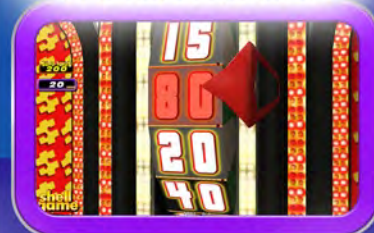

UNCOVER YOUR NEXT HIT,

WITH THE...

shell game™

new!

The officially licensed video-redemption classic.

Game play is simple: Follow the diamond as it is shuffled among the cups, pick the cup that's hiding the diamond and you have just made it to the Showcase Showdown.

Sharp 32" LCD screen and colorful marquee which clearly displays the alluring SUPER BONUS.

The Price is Right Shell game is the perfect complement to your **DEAL OR NO DEAL**

showcase showdown.

Can be fitted with an optional stool, dollar bill acceptor and/or swipe card ready.

DIMENSIONS: 94" H x 35" W x 32" D

Innovative Concepts in Entertainment