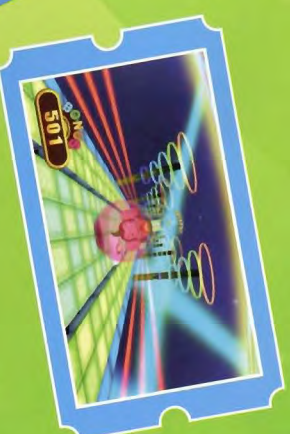

# SEGA SUPER MONKEY BALL™ TICKET BLITZ

SEGA®

Super Monkey Ball Ticket Blitz continues the adventures of AIAI. The adorable Monkey-in-a-Ball who started the Monkey Ball franchise 10 years ago. Perfect for all ages, Super Monkey Ball Ticket Blitz is the must-have ticket redemption game of the year!!

### -GAME FEATURES-

- ★ Uniquely Decorated Cabinet
- ★ Multi-Colored LED's
- ★ Pulsing Accent Lights
- ★ 32" Hi-Def LCD Monitor
- ★ Giant 7" Trackball Controller
- ★ 6 Worlds & 12 Challenging Stages
- ★ Multiple Game Levels
- ★ Win Over 1,000 Bonus Tickets
- ★ Adjustable Ticket Payout