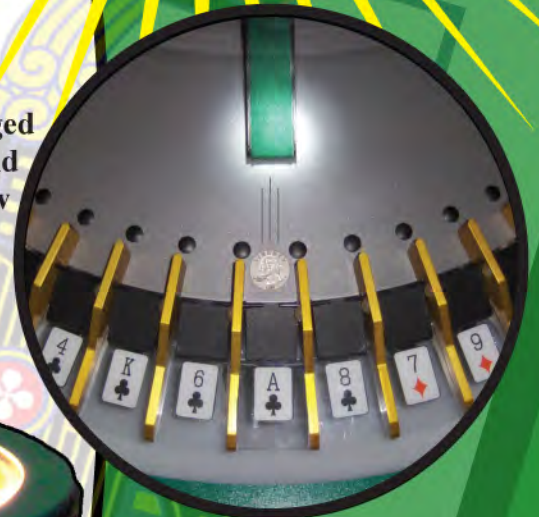

# Skee-Ball Presents

Enlarged  
Playfield  
View

With Skee-Ball's new Super 21, players must time their coin drop to reach 21.

Blackjack (21 with just 2 cards), wins the progressive jackpot!

The closer they get to 21 without going over, the more tickets they win!

Brilliant lighting and jackpot bell give the feel of a casino.

**Dimensions:**  
45"W x 49"D x 81"H

**Power Requirements:**  
120VAC, 5A, 60HZ