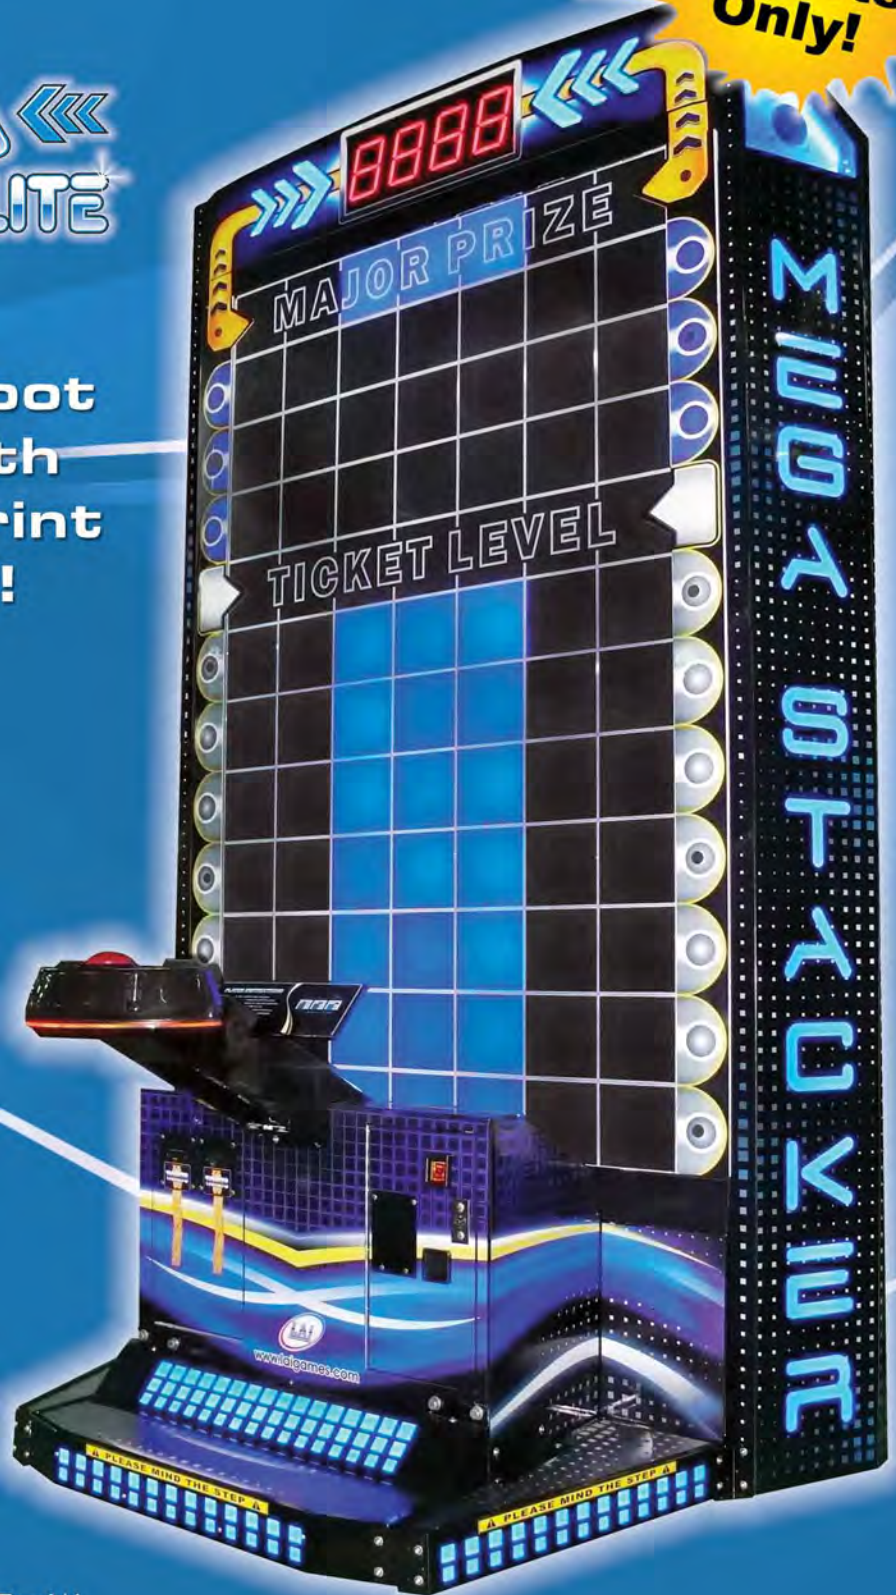

» MEGA « STACKERLITE

Same HUGE 9 foot cabinet, but with HALF the footprint of the original!

- Tickets only!
- Optional incremental jackpot attracts players.
- Quick and addictive game play.
- Small footprint fits into a wide variety of locations.
- Double ticket mechs allow faster payout.
- Coin, note acceptor and swipe card ready.

Specifications

67" (169.6cm) W x 50" (127.5cm) D x 109" (277cm) H

Weight: 661lbs (300kg)