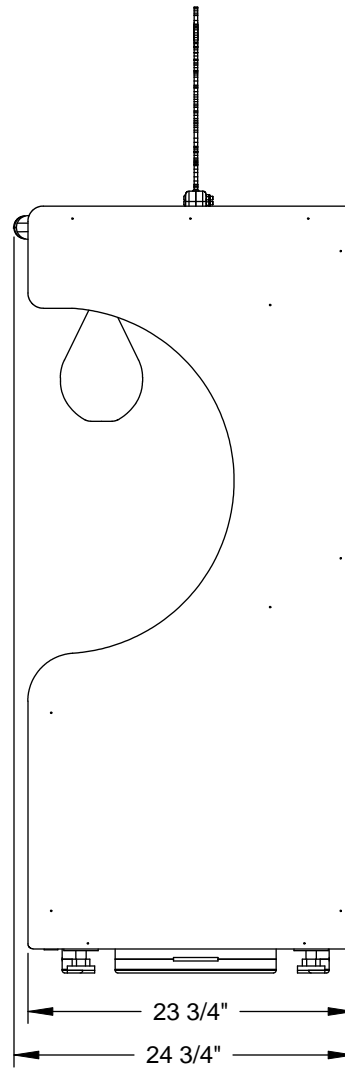

Call BSR or your distributor for more info.

SPEED BAG

Power Requirements

7 amps max. @ 115 V

3.5 amps max. @ 230 V

Game Weight

Weight: 160 lbs.

Crated Dimensions & Weight

32" Long x 31" Wide x 63" High

Weight: 330 lbs.

Bob's Space Racers, Inc.