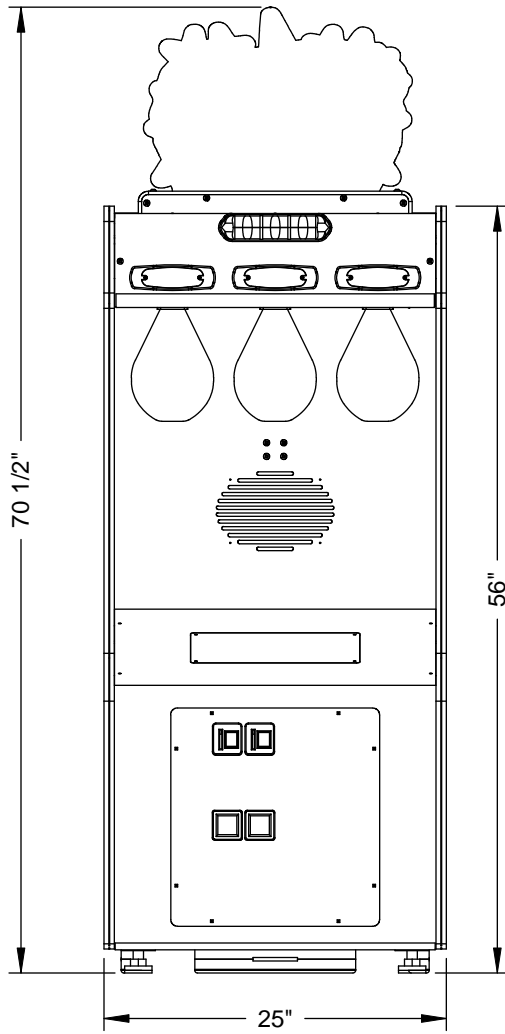

SPEED BAG

**Bob's Space
Racers**

Introducing

SPEED BAG

- ★ Great NEW game for kids to play.
- ★ A punching game for kids with NO strength required.
- ★ Adjustable score and ticket pay out.
- ★ Adjustable speed and game time.
- ★ All the adjustments that are needed to match your customer.

Call BSR or your distributor for more info.

SPEED BAG

Power Requirements

7 amps max. @ 115 V

3.5 amps max. @ 230 V

Game Weight

Weight: 160 lbs.

Crated Dimensions & Weight

32" Long x 31" Wide x 63" High

Weight: 330 lbs.

Bob's Space Racers, Inc.