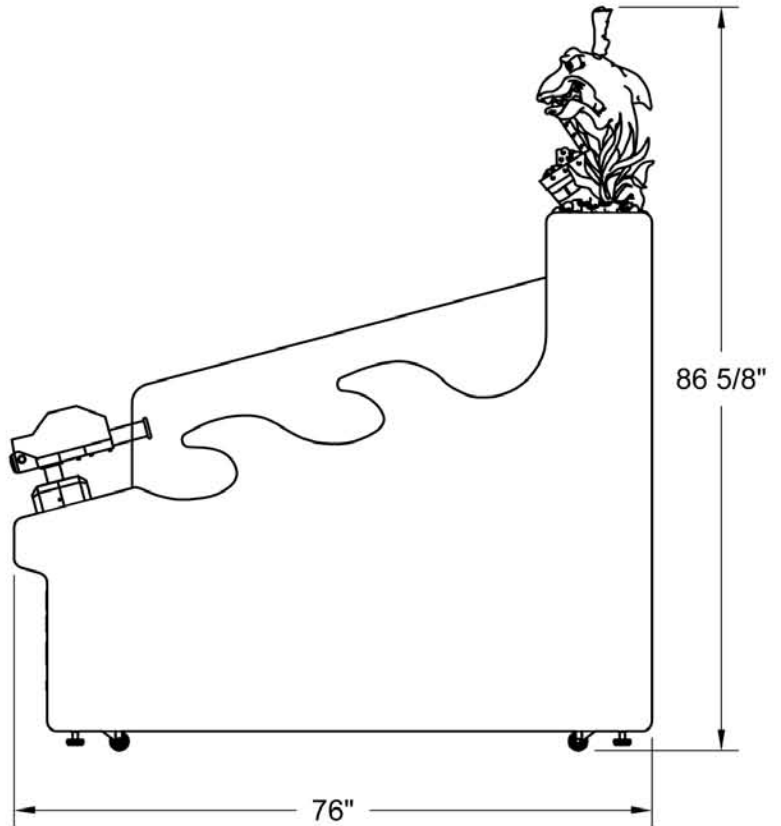

SHARKY'S TREASURE