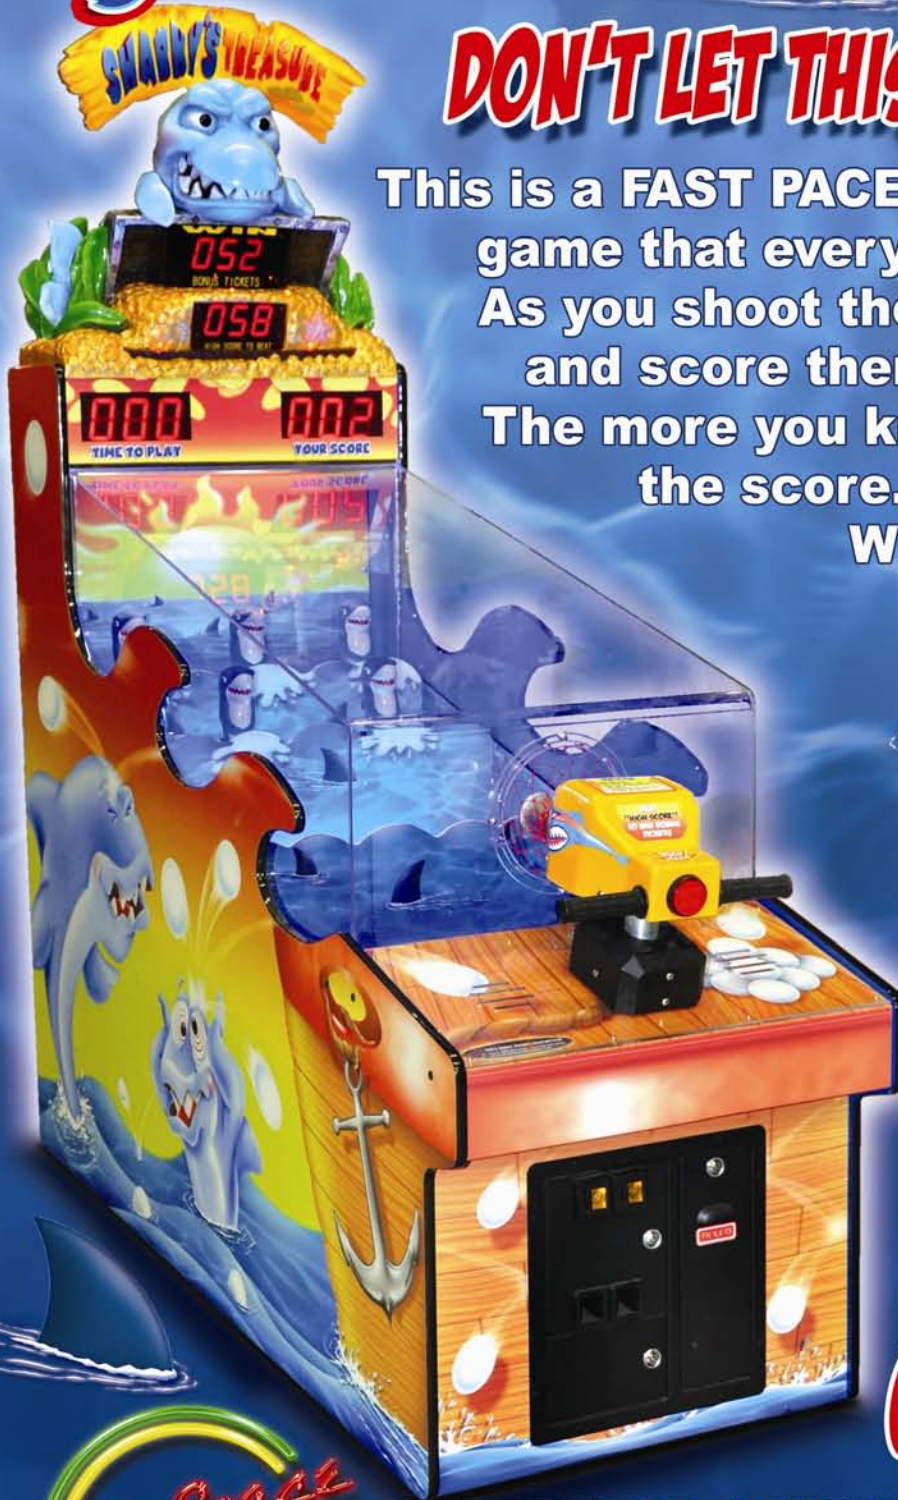

# SHARKY'S TREASURE

**DON'T LET THIS ONE GET AWAY!**

This is a **FAST PACED EXCITING** shooting game that everyone will want to play. As you shoot the Sharks they will fall and score then reset automatically. The more you knock down the higher the score. Beat High Score and **WIN** the Bonus Tickets.

- 3D top sign with LEDs.
- Bonus Tickets.
- Progressive Bonus.
- Easy play for all ages.
- Great game for all kinds of redemption areas.

**ANOTHER GREAT NEW GAME DESIGNED BY BSR**

# SHARKY'S TREASURE

Power Requirements	
5 amps	120 V
Crated Dimensions & Weight	
79" Long x 31" Wide x 70" High	
Weight: 510 lbs.	

Bob's Space Racers, Inc.