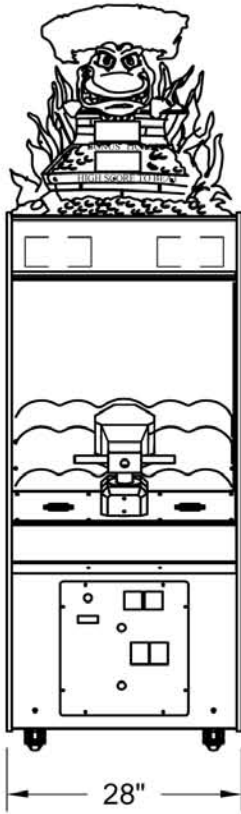

SHARKY'S TREASURE