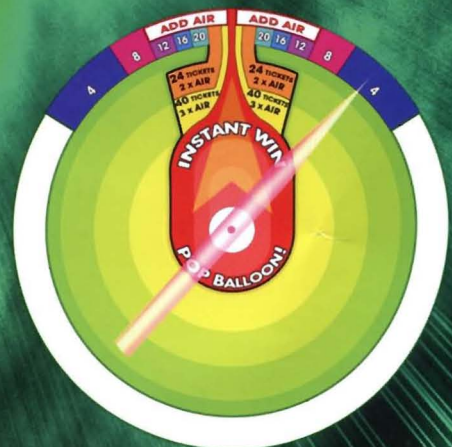

# POP IT X-TREME

**8.5** AVAILABLE NOW  
IN 8.5 FOOT AND  
ORIGINAL 11 FOOT  
MODELS!

**SAME 42" HUGE BALLOON!  
SHORTER HEIGHT! SAME  
BANG WHEN THE BALLOON  
X-PLODES!**

The object of the game is to stop the spinning pointer on the "Instant Balloon Pop" red marker and win the Jackpot. If you miss the red target and land on either side, you will win tickets and "ADD AIR" to the balloon.

Pump enough air into the balloon and it POPS and you win the jackpot. Walk away and the next player wins . . . maybe!

**FEATURES:**

- L.E.D. lights (no bulb changes).
- Intelli-Triple ticket dispensers (holds 36,000 standard tickets).
- Holds 36 balloons when fully loaded.
- Earns over \$1000 in sales before re-stock (re-stocking is quick and easy!).
- Rewarding sound system for crowd pleasing play! Plus, the balloon draws attention when it X-PLODES!

DIMENSIONS SET UP	
H	8.5' (3353mm)
D	54" (1372mm)
W	54" (1372mm)
1200 lbs. (545 Kg) CRATED WEIGHT	

**Benchmark**  **Games, Inc.**

**WORLD'S PREMIER GAMES**