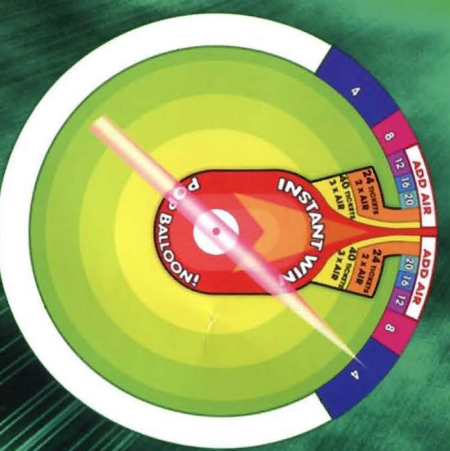

POP IT X-TREME

8.5 AVAILABLE NOW
IN 8.5 FOOT AND
ORIGINAL 11 FOOT
MODELS!

**SAME 42" HUGE BALLOON!
SHORTER HEIGHT! SAME
BANG WHEN THE BALLOON
X-PLODES!**

The object of the game is to stop the spinning pointer on the "Instant Balloon Pop" red marker and win the Jackpot. If you miss the red target and land on either side, you will win tickets and "ADD AIR" to the balloon.

Pump enough air into the balloon and it POPS and you win the jackpot. Walk away and the next player wins . . . maybe!

FEATURES:

- L.E.D. lights (no bulb changes).
- Intelli-Triple ticket dispensers (holds 36,000 standard tickets).
- Holds 36 balloons when fully loaded.
- Earns over \$1000 in sales before re-stock (re-stocking is quick and easy!).
- Rewarding sound system for crowd pleasing play! Plus, the balloon draws attention when it X-PLODES!

DIMENSIONS SET UP	
H 8.5' (3353mm)	
D 5.4" (1372mm)	
W 5.4" (1372mm)	
1200 lbs. (545 kg) CRATED WEIGHT	

Benchmark

Games, Inc.

WORLD'S PREMIER GAMES