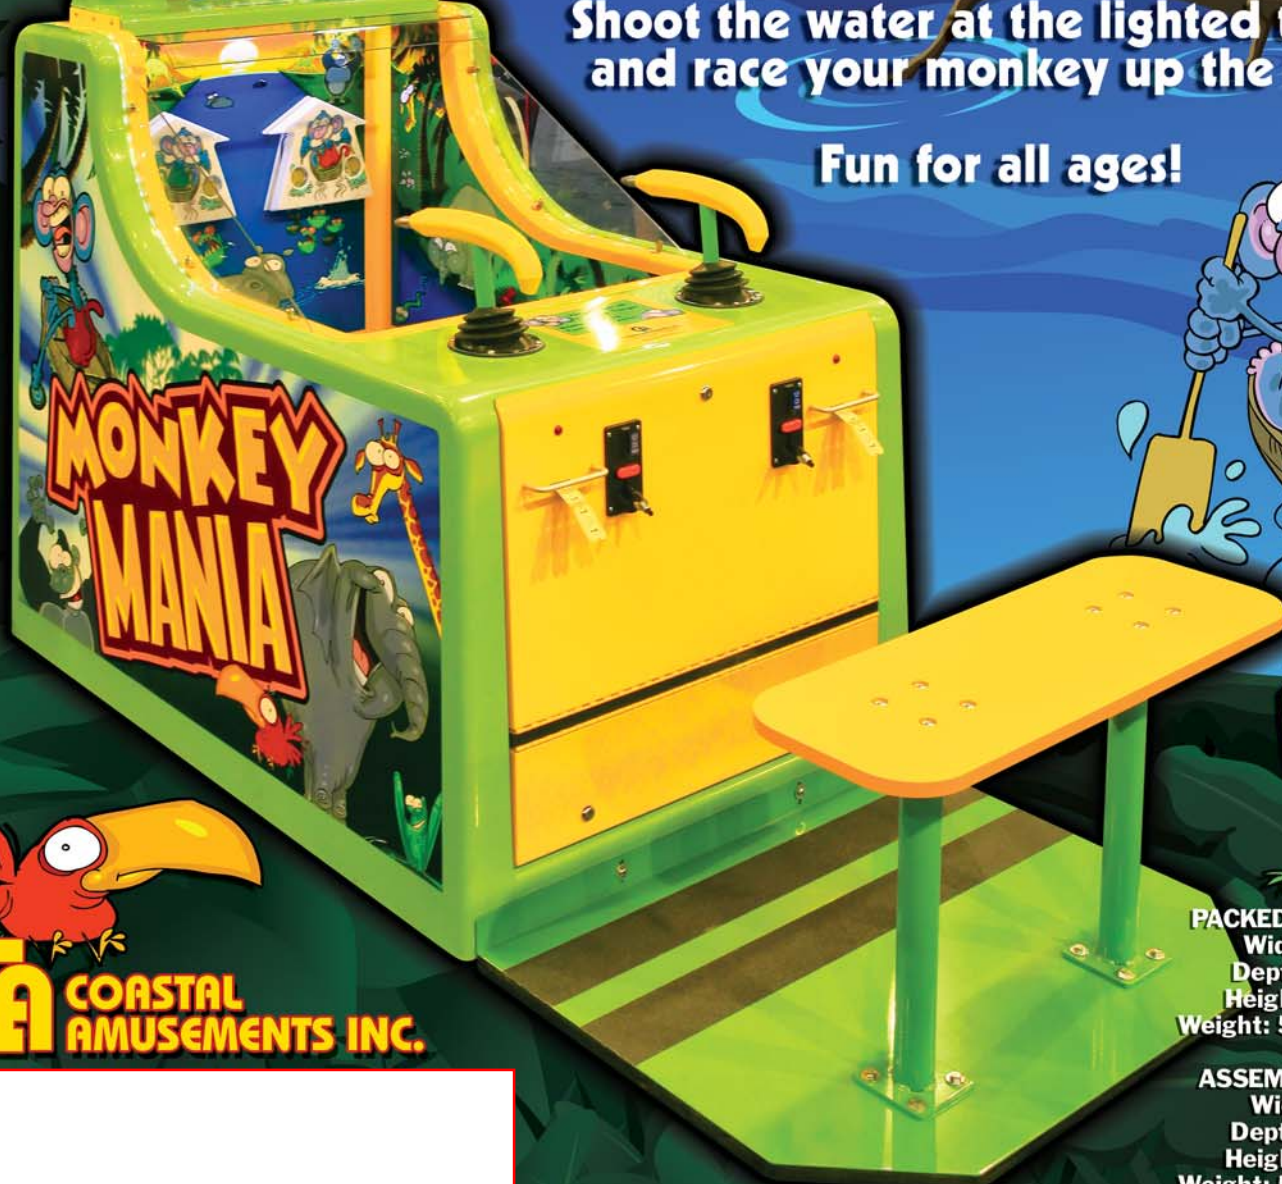

MONKEY MANIA

1 or 2 player video water race game

32" LCD monitor with sharp graphics and entertaining sound package

Shoot the water at the lighted targets and race your monkey up the river!

Fun for all ages!

PACKED FOR SHIPPING:
Width: 39" (99 cm)
Depth: 68" (174 cm)
Height: 54" (137 cm)
Weight: 580 lbs (263 kg)

ASSEMBLED FOR PLAY:
Width: 34" (86 cm)
Depth: 83" (236 cm)
Height: 74" (188 cm)
Weight: 520 lbs (236 kg)