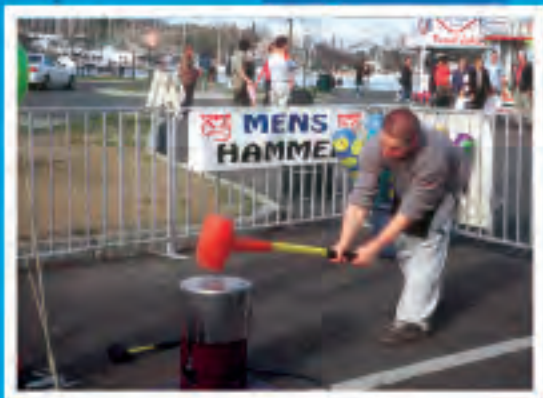

# FOOL THE GUESSER

3 Standard Models:

17' 6" (5.7m)  
F.E.C Model

32' 6" (9.7m)  
Park Model

45' 6" (13.7m)  
Super Park Model

**Auto Skill Programming**  
For Men, Women and Children

**2 Million** Flash Candle Power