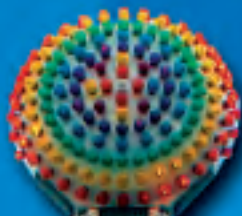

# FOOL THE GUESSER

3 Standard Models:

17' 6" (5.7m)  
F.E.C Model

32' 6" (9.7m)  
Park Model

45' 6" (13.7m)  
Super Park Model

**Auto Skill Programming**  
For Men, Women and Children

**2 Million** Flash Candle Power