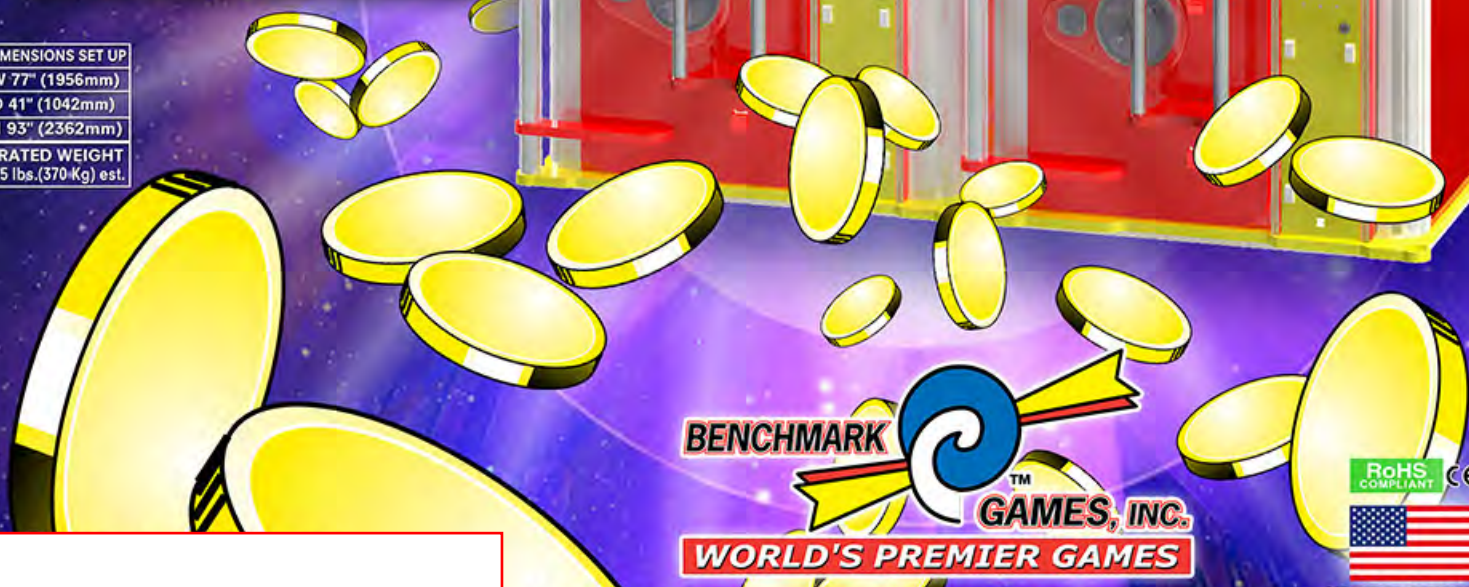

EXPLOSIVE

FINALLY...

THE GAME THAT'LL BLOW UP YOUR CASHBOX!

Stop the light wheel on INSTANT POP or on values that CRANK THE AMAZING AIR PUMP and PUMP the BALLOON bigger and BIGGER, until it contacts the SPINNING SAW BLADE below and POPS! Spine tingling anticipation pays off with a loud exciting POP that keeps players running to play. Tickets pay out with the pump zones and popping the balloon pays out the AMAZING 2-Player JACKPOT!

IT'S GONNA POP!

DIMENSIONS SET UP
W 77" (1956mm)
D 41" (1042mm)
H 93" (2362mm)
CRATED WEIGHT
815 lbs.(370-Kg) est.

BENCHMARK
GAMES, INC.
WORLD'S PREMIER GAMES

MADE IN USA
All Rights Reserved.
Protected by Patents
& Patents Pending.