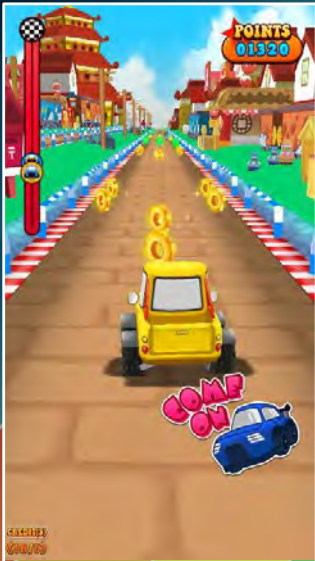

# DUO DRIVE

## Become a Tip Top Racer!

- Single or 2 player kiddie car / motorbike driving game
- Use your skill to avoid lots of obstacles on the road
- Pick up gold coins along the way for tickets
- First to cross the finishing line wins
- Simple, yet fun and engaging

### HOW TO PLAY

Use the central buttons to choose single player or two player game.  
Use the steering wheel or motorbike handles to steer along the road.  
Avoid the obstacles on the road but pick up the gold coins for tickets/points  
Press the central button to drive faster.  
The first to cross the finish line wins.