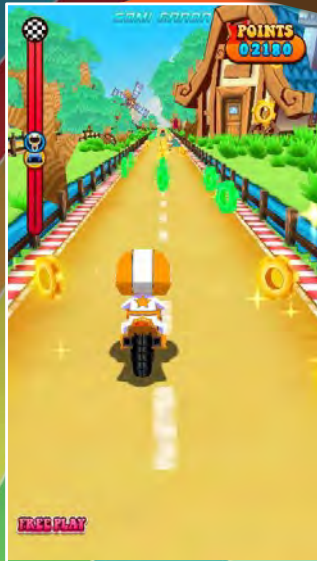

## Become a Tip Top Racer!

- Single or 2 player kiddie car / motorbike driving game
- Use your skill to avoid lots of obstacles on the road
- Pick up gold coins along the way for tickets
- First to cross the finishing line wins
- Simple, yet fun and engaging

### HOW TO PLAY

Use the central buttons to choose single player or two player game.  
Use the steering wheel or motorbike handles to steer along the road.  
Avoid the obstacles on the road but pick up the gold coins for tickets/points  
Press the central button to drive faster.  
The first to cross the finish line wins.