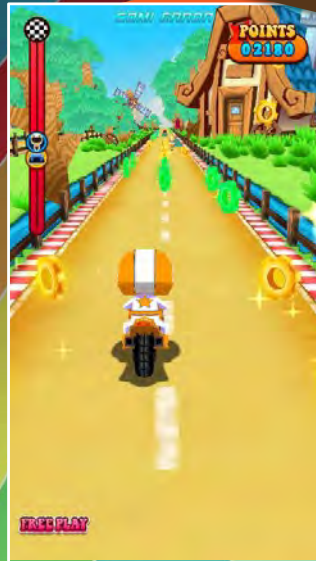

DUO DRIVE

Become a Tip Top Racer!

- Single or 2 player kiddie car / motorbike driving game
- Use your skill to avoid lots of obstacles on the road
- Pick up gold coins along the way for tickets
- First to cross the finishing line wins
- Simple, yet fun and engaging

HOW TO PLAY

Use the central buttons to choose single player or two player game.
Use the steering wheel or motorbike handles to steer along the road.
Avoid the obstacles on the road but pick up the gold coins for tickets/points
Press the central button to drive faster.
The first to cross the finish line wins.