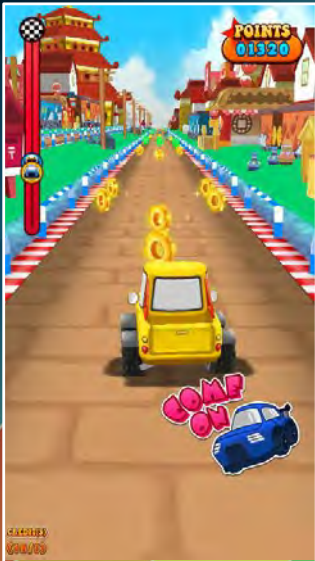

DUO DRIVE

Become a Tip Top Racer!

- Single or 2 player kiddie car / motorbike driving game
- Use your skill to avoid lots of obstacles on the road
- Pick up gold coins along the way for tickets
- First to cross the finishing line wins
- Simple, yet fun and engaging

HOW TO PLAY

Use the central buttons to choose single player or two player game.
Use the steering wheel or motorbike handles to steer along the road.
Avoid the obstacles on the road but pick up the gold coins for tickets/points
Press the central button to drive faster.
The first to cross the finish line wins.