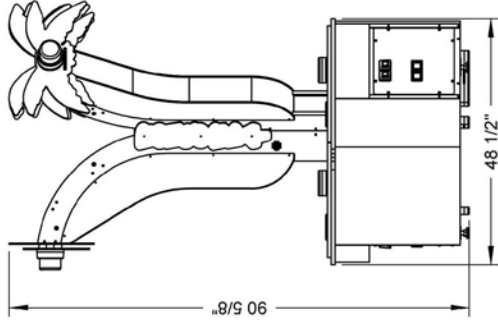

### DIMENSIONS

**57" WIDE**

**91" TALL**

**53" DEEP**

**WEIGHT 660 LBS**

**Power Requirements**

7.7 (max) amps 120 V

**Crated Dimensions & Weight**

71" Long x 71" Wide x 98" High

Weight: 660 lbs.

Bob's Space Racers, Inc.