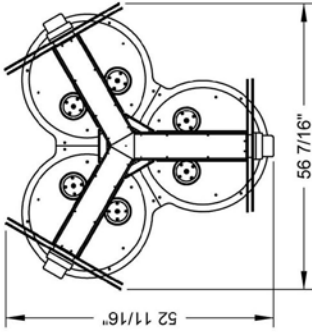

### DIMENSIONS

**57" WIDE**

**91" TALL**

**53" DEEP**

**WEIGHT 660 LBS**

**Power Requirements**

7.7 (max) amps 120 V

**Crated Dimensions & Weight**

71" Long x 71" Wide x 98" High

Weight: 660 lbs.

Bob's Space Racers, Inc.