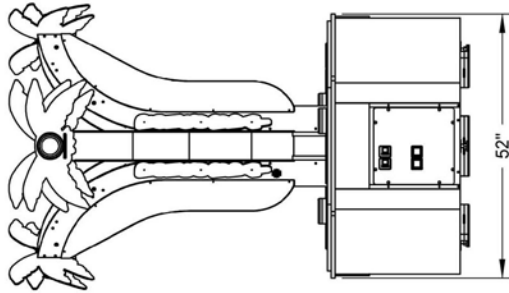

## CATCH THE BEAT!!

The player uses their hands to push down 3 heads when they are lit. As you push them down a monkey will travel up a curved track. First Monkey to reach the top WINS!

- 1, 2 or 3 players can play with Multi-play Payout.
- Easy play for all ages with BSR's New Skill Level: Progressive.
- Fast action.
- Great fun for everyone.

### DIMENSIONS

**57" WIDE**

**91" TALL**

**53" DEEP**

**WEIGHT 660 LBS**

**Power Requirements**

7.7 (max) amps 120 V

**Crated Dimensions & Weight**