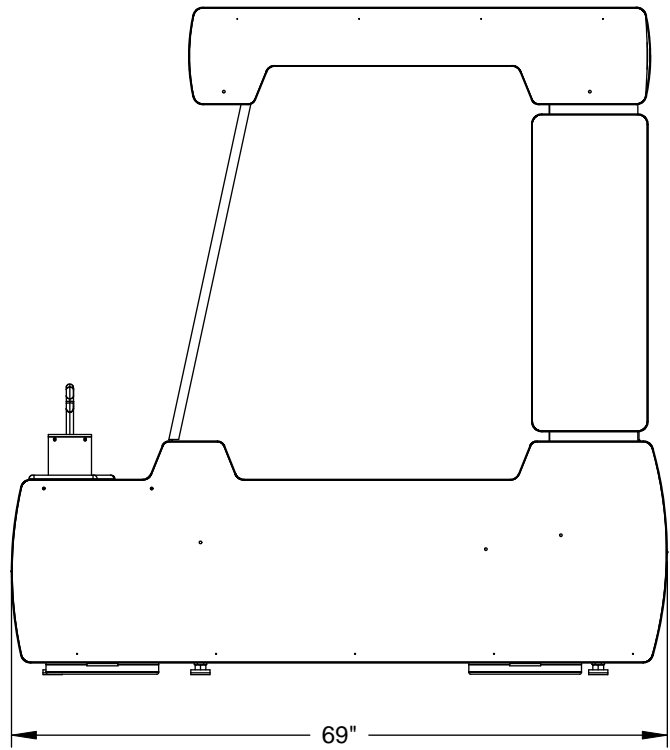

BIG DOG

Bob's Space Racers, Inc.