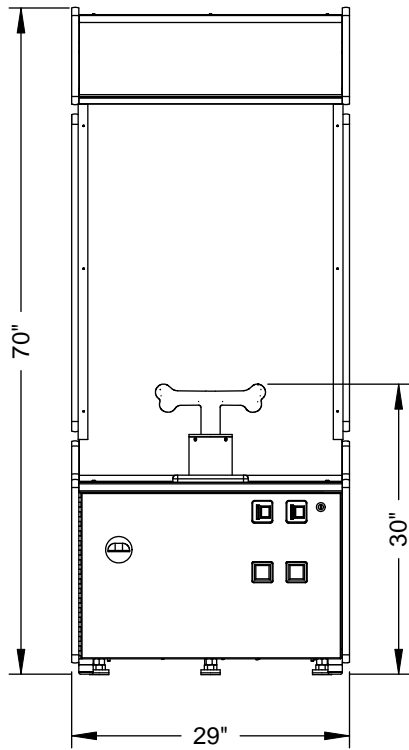

BIG DOG

Bob's Space Racers, Inc.