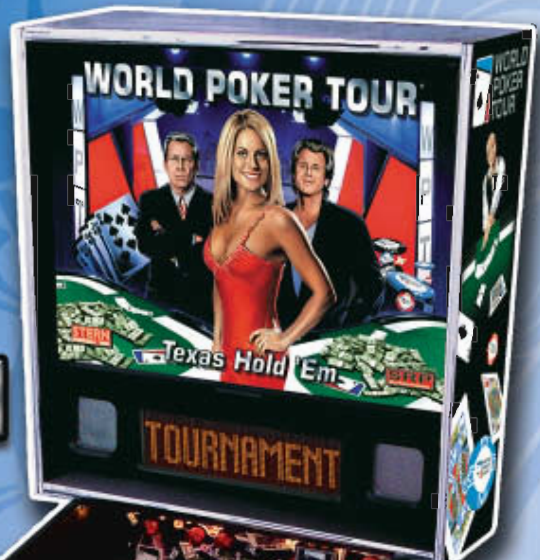

WORLD POKER TOUR™

featuring...

TEXAS HOLD 'EM

The hottest game in town!

In-House Tournament Pinball System Pre-installed.

All Pinball Tournament Info Now Appears in Dot Matrix Display.

ToPS™ Tournament Beta Brite sign compatible. Sold separately.

Game subject to change.

Second Level Playfield features 'Ace in the Hole' ball capturing device for thrilling multi-ball play.

WORLD POKER TOUR™

FEATURING TWO POKER GAMES:

TEXAS HOLD 'EM and 5 CARD STUD

Shoot left and right ramps for the Flop, Turn and River.

View your TEXAS HOLD 'EM hand on the dot matrix display.

Shoot cards on 16 drop targets to make card hand combinations in 5 CARD STUD.

Reach the WPT World Championships by traveling city to city playing TEXAS HOLD 'EM.