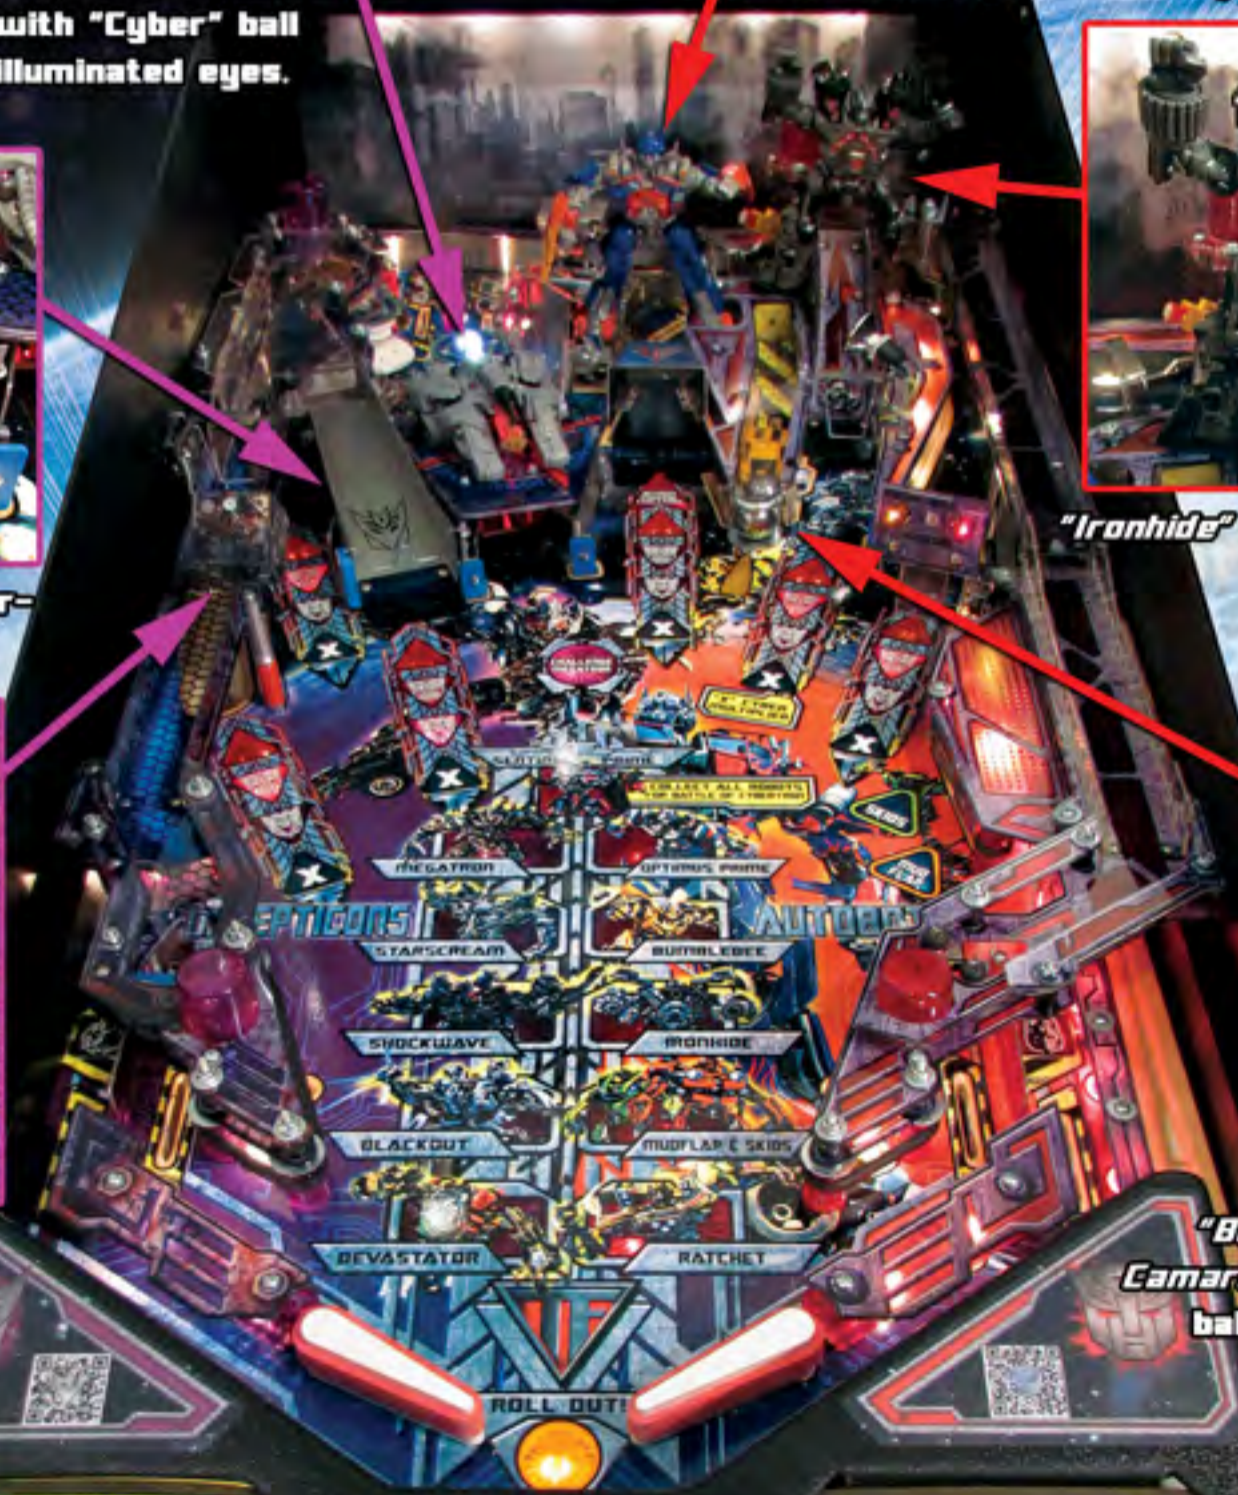

TRANSFORMERS™

Are you a
DECEPTICON
or an **AUTOBOT**?

DIMENSIONS:

BOXED
H:56" W:31" D:31" 280LBS

UNBOXED
H:75.5" W:27" D:55" 250LBS

LICENSE BY

©2011 HASBRO ALL RIGHTS RESERVED.
©2011 PARAMOUNT PICTURES CORPORATION. ALL RIGHTS RESERVED.

GAME SUBJECT TO CHANGE.

"Megatron Vehicle Form" featuring Rapid fire Multiball with "Cyber" ball lock and illuminated eyes.

"Optimus Prime" target with elevating attack ramp.

"Decepticon" laser-cut steel ramp.

"Ironhide" character ramp.

"All Spark Cube" eject hole...

"Bumblebee Captive Camaro" target-captive ball accelerates car into target.

LICENSE BY

©2011 HASBRO ALL RIGHTS RESERVED.
©2011 PARAMOUNT PICTURES CORPORATION. ALL RIGHTS RESERVED.

75¢ = 130 x1
SUPER VALUE
\$2.00 = 130 x3

GAME SUBJECT TO CHANGE.