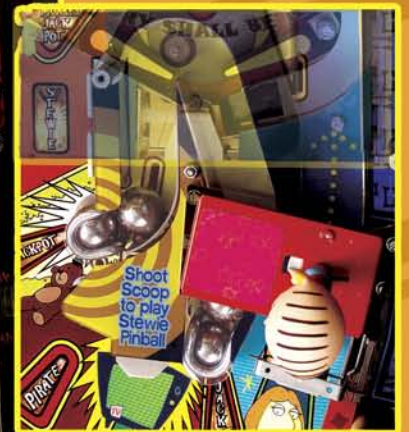

PINBALL

TOURNAMENT PLAY

**UNIQUE
MINI-
PLAYFIELD
FEATURE!**

**Original
character
voices!**

**Three levels
of speech!**

(Adult, Moderate & Family)

**Music from
the hit
TV show!**

**victory
shall be
mine!**

Hit the Patriot Ale Can & give Brian a good knock for Big Points!

Use either Patriot Ale or Patriot Root Beer decal depending upon location. Additional changeable decals included.

You control the mini-flippers using your main playfield flipper buttons.

Take a look beneath Stewie's mini-playfield!
Hit the captive "Newton" ball to spell P-I-N-B-A-L-L.

FAMILY GUY™ & ©2007
Twentieth Century Film Corporation
All Rights Reserved.

Boxed Dimensions
H: 56"; W: 31"; D: 31"; 275lbs.
Unboxed Dimensions:
H: 75.5"; W: 27"; D: 55"; 250lbs.