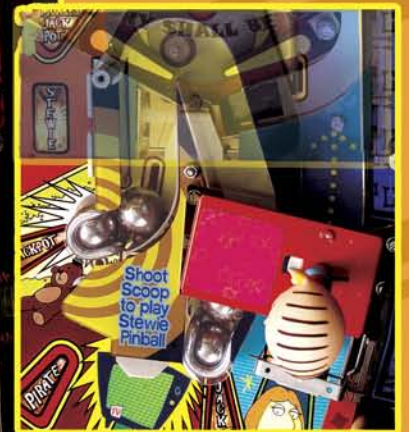

PINBALL

**UNIQUE
MINI-
PLAYFIELD
FEATURE!**

**Original
character
voices!**

**Three levels
of speech!**
(Adult, Moderate & Family)

**Music from
the hit
TV show!**

**victory
shall be
mine!**

Game subject to change.

FAMILY GUY TM & ©2007
Twentieth Century Film Corporation
All Rights Reserved.

FAMILY GUY™ offers a playfield within a playfield.
Play against Stewie in his quest for world domination!

Hit the Patriot Ale Can & give Brian a good knock for Big Points!

Use either Patriot Ale or Patriot Root Beer decal depending upon location. Additional changeable decals included.

You control the mini-flippers using your main playfield flipper buttons.

Take a look beneath Stewie's mini-playfield!
Hit the captive "Newton" ball to spell P-I-N-B-A-L-L.

FAMILY GUY™ & ©2007
 Twentieth Century Film Corporation
 All Rights Reserved.

Boxed Dimensions
 H: 56"; W: 31"; D: 31"; 275lbs.
Unboxed Dimensions:
 H: 75.5"; W: 27"; D: 55"; 250lbs.