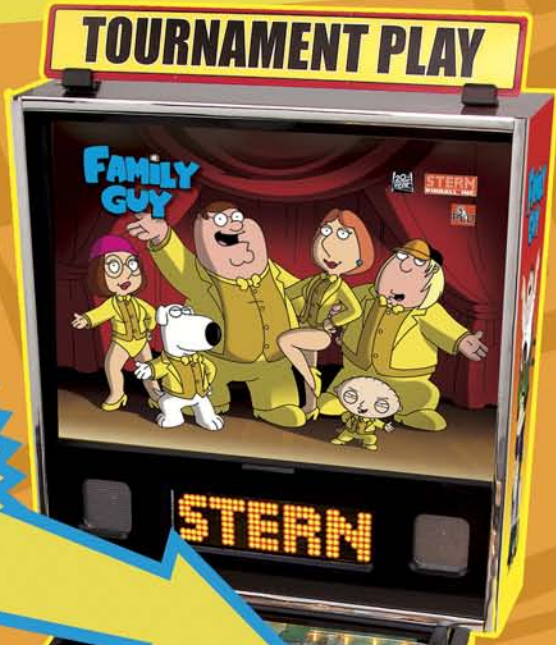

PINBALL

**UNIQUE
MINI-
PLAYFIELD
FEATURE!**

**Original
character
voices!**

**Three levels
of speech!**
(Adult, Moderate & Family)

**Music from
the hit
TV show!**

**victory
shall be
mine!**

Game subject to change.

FAMILY GUY TM & ©2007
Twentieth Century Film Corporation
All Rights Reserved.

FAMILY GUY™ offers a playfield within a playfield.
Play against Stewie in his quest for world domination!

Hit the Patriot Ale Can & give Brian a good knock for Big Points!

Use either Patriot Ale or Patriot Root Beer decal depending upon location. Additional changeable decals included.

You control the mini-flippers using your main playfield flipper buttons.

Take a look beneath Stewie's mini-playfield!
Hit the captive "Newton" ball to spell P-I-N-B-A-L-L.

FAMILY GUY™ & ©2007
 Twentieth Century Film Corporation
 All Rights Reserved.

Boxed Dimensions
 H: 56"; W: 31"; D: 31"; 275lbs.
Unboxed Dimensions:
 H: 75.5"; W: 27"; D: 55"; 250lbs.