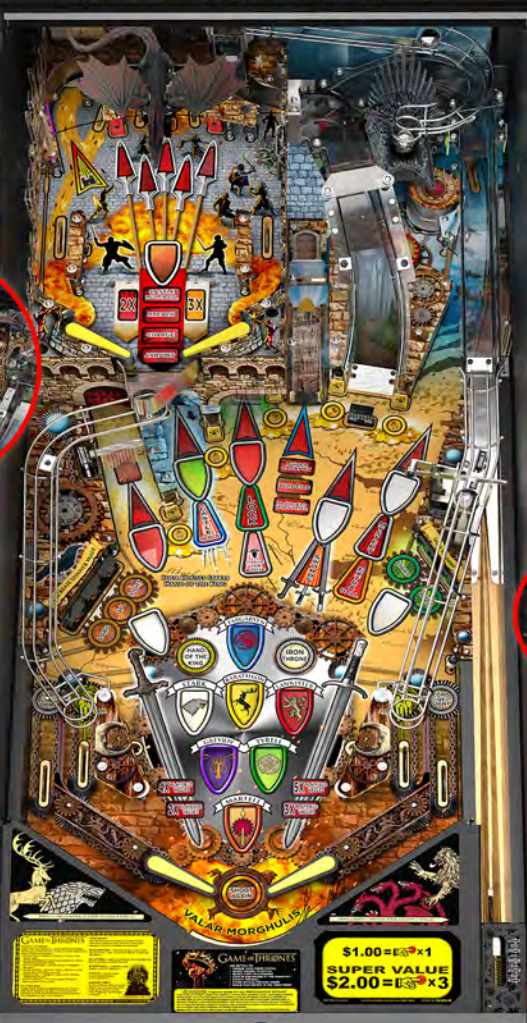

MAIN ATTRACTIONS

- Experience the Greatest Epic Game of Thrones Battles in a World Under Glass
- Custom Speech and Narration by GOT Actor Rory McCann as Sandor Clegane, aka "The Hound"
- Game of Thrones Theme Song and Many More Original Songs
- Players Strive to Rule the Seven Kingdoms of Westeros

GAME OF THRONES

SPECIAL GAME FEATURES

- Motorized Animated Interactive Dragon Toy
- Castle Upper Playfield with 2 Flippers, Loop Shot, 3 1/2" Targets, 2 Drop-Off Lanes and Moon Door

RAMPS & TOYS

- Spinning Target with Sync-Flash Super Bright Flasher
- 2 Electric Gates
- 2 Superspeed Ramps
- 5 1/2" Stand Up Targets
- 3 Bank Drop Targets
- 3 Pop Bumpers with Full Spectrum Color-Changing RGB LED Lighting
- 63 Full Spectrum Color RGB LED's Under ALL Inserts
- Battering Ram Sliding Bash Target
- The Wall Elevator Brings Ball up 2 Floors
- Sword of Multiball Swinging Sword Device
- White Walker Kickback Fires Ball Back at Players in Anger

- Iron Throne Toy with Flasher Holds and Ejects Balls
- Single Resettable Drop Target Guards the Ramp Leading to the Castle

ADDITIONAL FEATURES

- Original Hand Painted Art by Bob Stevlic
- Certificate of Authenticity Signed by Gary Stern
- Designer Autographed Playfield Featuring Steve Ritchie's Signature Under Hard Coat
- Serialized Number Plate Limited to 700

GAME OF THRONES
SANDOR CLEGGANE
"THE HOUND"

GAME OF THRONES
SANDOR CLEGGANE
"THE HOUND"

$1.00 = ~~EQ~~ x1
SUPER VALUE
$2.00 = ~~EQ~~ x3

SELECT AND ACTION

HBO

WWW.STERNPINBALL.COM