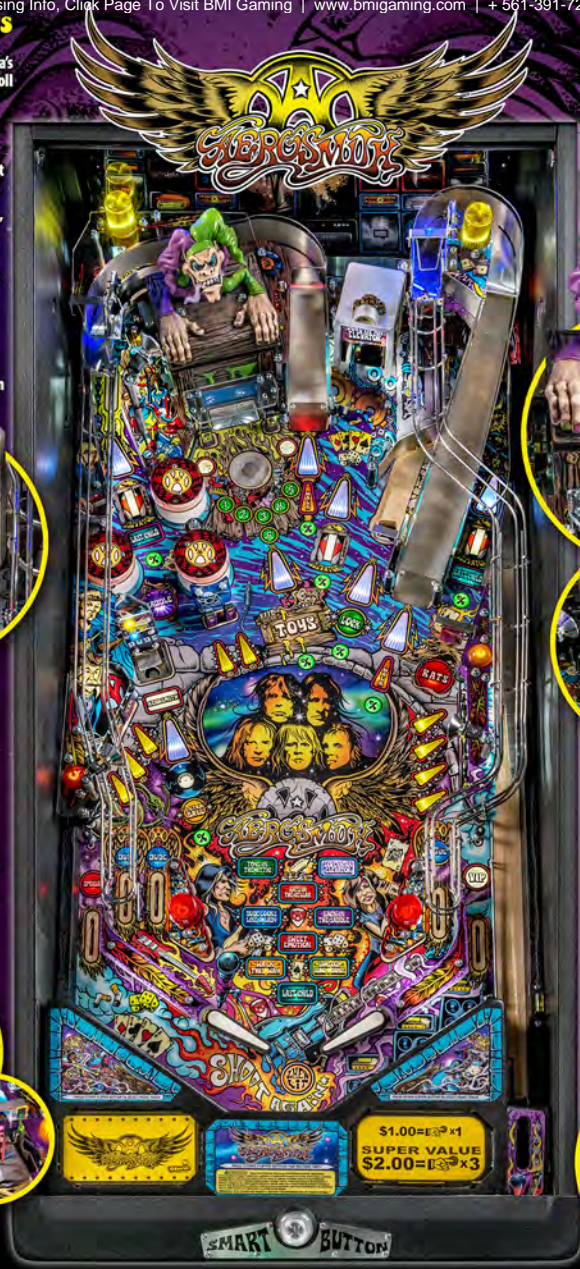

www.STERNPINBALL.COM

PRO MODEL

DIMENSIONS:

BOXED:
H:56" . W:31"
D:31" . 280 LBS

UNBOXED:
H:75.5" . W:27"
D:55" . 250 LBS

STERN PINBALL, INC. • 2001 LUNT AVE.
ELK GROVE VILLAGE, IL 60007 • 708-345-7700

MAIN ATTRACTIONS

- Aerosmith Pinball will have Players Rocking to one of America's Favorite High-Energy Rock and Roll Bands.
- The Game's Soundtrack Features 9 Iconic Aerosmith Hits.
- The Aerosmith Machines all Feature Original Hand-Drawn Art Created by "Dirty" Donny Gillies. Players Will Be Mesmerized by the Interactive "Jacky in the Box" Mechanical Feature on the Playfield.
- All Machines are Powered by the SPIKE-2 New Electronic System That Enables High-Definition Graphics and Innovative Animation on our New HD LCD.
- Aerosmith Pinball Entertains with an Amazing Array of Modern and Classic Features for all Skill Levels.

RAMPS & TOYS

- "Love in an Elevator" Molded Toy on Playfield
- Rats in the Cellar Spinner
- Elevator Ball Scoop
- Steel Entrance Ramps
- Chrome Wireform Exit Ramps
- "Crank it Up" Ball Scoop
- Players Can Choose 3, 4, 5, or 6 Ball Multiball
- 9 Aerosmith Spell-Out Stand-Up Targets
- 2 Stand-Up Targets (Light Right Outline for VIP Pass Ball Save)
- "Sneak In" Skill Shot

SPECIAL GAME FEATURES

- Jacky Speech Calls by Brendon Small From Adult Swim
- Jacky's 3D Sculpted Interactive Mechanical Ball Locking Toy Box
- Ball Throwing Interactive Magnet
- Airborne Kicker Launches Ball Into Jacky's Toy Box