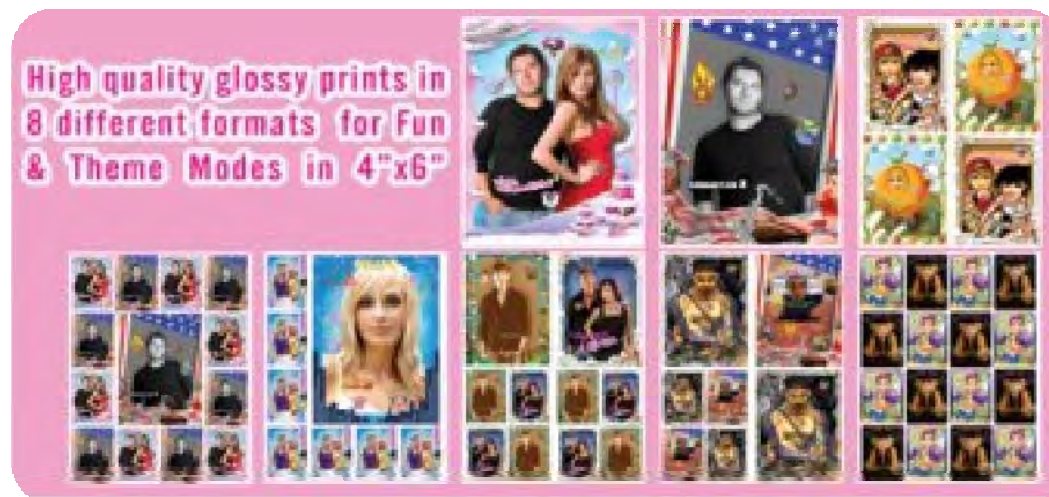

- **Mobile Memory:** Bluetooth connection does the trick! Guests can send 2 of their favourite photos to mobile and share with friends or set them as wallpaper/caller ID picture.
- **Fantastic Postcard Quality Print-outs in 4" x 6":** High quality print-outs from industry leading Mitsubishi dye-sublimation printer. Offers up to 8 different selectable layouts.