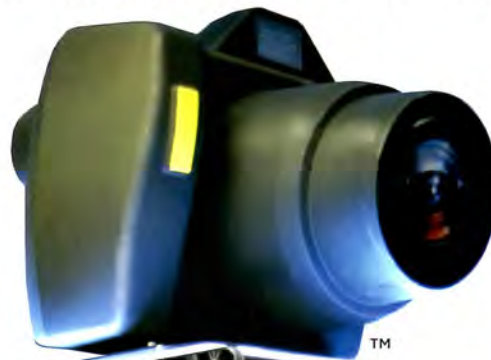

Written and Verbal instructions

DIMENSIONS:

30.5" wide, 43" deep
78" high without topper,
568 lbs

HARDWARE FEATURES:

Team Play's trademark Camera Topper has LED strobe capabilities

Interior and exterior Hi Def 26" LCD displays