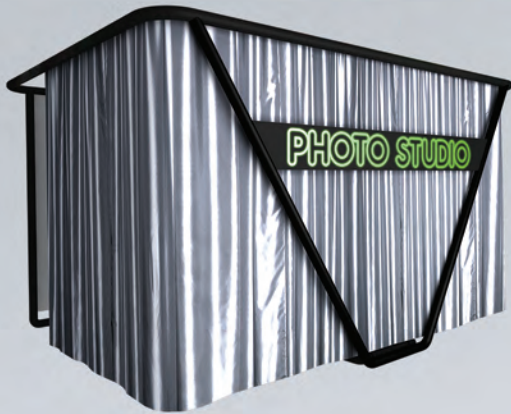

PHOTO STUDIO

ONE STEP STEP & REPEATS
Create your own Step & Repeats Easily!

BE SCENE CAPABILITY
Superimpose your clients in the Photo Booth

**6X9", 4X6" PHOTOS
& PHOTOSTRIPS**

LARGE ENCLOSURE

SMALL ENCLOSURE

HOP-UP WALL

- ✓ EASILY TRANSPORTED IN MOST VEHICLES!
- ✓ AMAZING VIDEO-GUIDED PHOTO EXPERIENCES
- ✓ INCLUDES VIBRANT LED LIGHT RING

- ✓ OPTIONAL ROAD CASES AVAILABLE
- ✓ QUICK ASSEMBLY / DISASSEMBLY
- ✓ SHARE PHOTOS TO   

PHOTO STUDIO

LARGE ENCLOSURE
13'X10' FOOTPRINT

SMALL ENCLOSURE
8'X7' FOOTPRINT

HOP-UP WALL
BACKDROP ONLY

HARD CASE
BASE CABINET

HARD CASE
PRINTER

HARD CASE
TOUCHSCREEN ASSEMBLY

PHOTO STUDIO SIGN
LED SIGN FOR EITHER ENCLOSURE