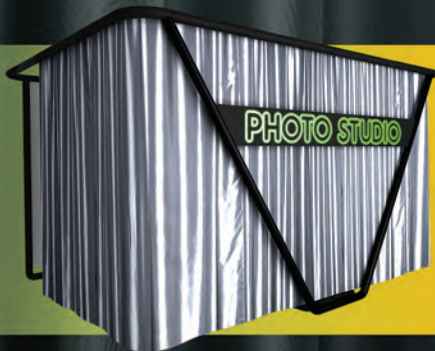

PHOTO STUDIO

ONE STEP STEP & REPEATS
Create your own Step & Repeats Easily!

BE SCENE CAPABILITY
Superimpose your clients in the Photo Booth

**6X9", 4X6" PHOTOS
& PHOTOSTRIPS**

LARGE ENCLOSURE

SMALL ENCLOSURE

HOP-UP WALL

- ✓ EASILY TRANSPORTED IN MOST VEHICLES!
- ✓ AMAZING VIDEO-GUIDED PHOTO EXPERIENCES
- ✓ INCLUDES VIBRANT LED LIGHT RING

- ✓ OPTIONAL ROAD CASES AVAILABLE
- ✓ QUICK ASSEMBLY / DISASSEMBLY
- ✓ SHARE PHOTOS TO   

PHOTO STUDIO

LARGE ENCLOSURE
13'X10' FOOTPRINT

SMALL ENCLOSURE
8'X7' FOOTPRINT

HOP-UP WALL
BACKDROP ONLY

HARD CASE
BASE CABINET

HARD CASE
PRINTER

HARD CASE
TOUCHSCREEN ASSEMBLY

PHOTO STUDIO SIGN
LED SIGN FOR EITHER ENCLOSURE