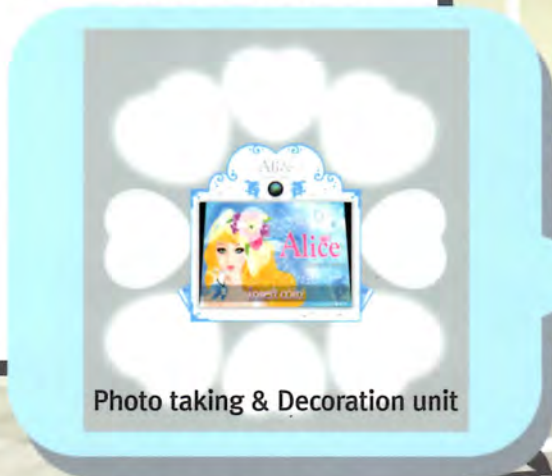

## + Special Features

- ★ Chroma Key effect
- ★ 4cut cartoon backgrounds
- ★ Auto face detection
- ★ 22" Dual user interface touch screen
- ★ Internet image upload (facebook, twitter, email)

Photo taking & Decoration unit

## + Specifications

- ★ **Dimension** : 1400(W) × 1800(D) × 2025(H)mm  
55"(W) × 71"(D) × 80"(H)Inch
- ★ **Media** : Sticker / 4" X 6" / 500 sheets
- ★ **Camera** : VDC - 1200
- ★ **Power** : AC 100V~240V
- ★ **Monitor** : 22"IR Touch Screen / Dual Touch
- ★ **Printer** : Thermal printer(Sinfonia Japan)

Sample Photo