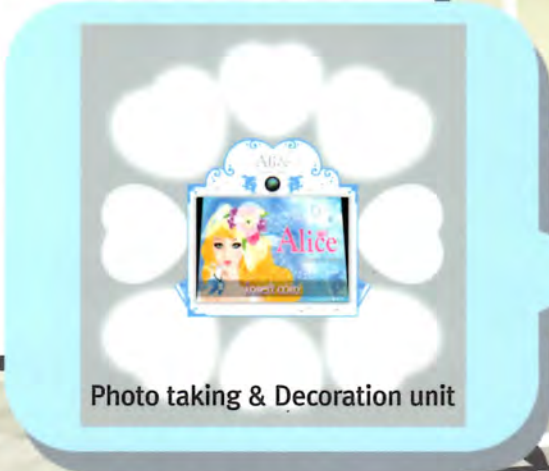

Slim size & various editing tools **Alice**

+ Special Features

- ★ Chroma Key effect
- ★ 4cut cartoon backgrounds
- ★ Auto face detection
- ★ 22" Dual user interface touch screen
- ★ Internet image upload (facebook, twitter, email)

+ Specifications

- ★ **Dimension** : 1400(W)×1800(D)×2025(H)mm
55"(W) × 71"(D)×80"(H)Inch
- ★ **Media** : Sticker / 4" X 6" / 500 sheets
- ★ **Camera** : VDC - 1200
- ★ **Power** : AC 100V~240V
- ★ **Monitor** : 22"IR Touch Screen / Dual Touch
- ★ **Printer** : Thermal printer(Sinfonia Japan)

Sample Photo

+ Detail Explanations

1 Chroma Key effect : Lots of backgrounds in each theme

2 4 cut cartoon backgrounds :
Various backgrounds + additional 4 cut cartoon backgrounds (comic/parody,cute,lovely)