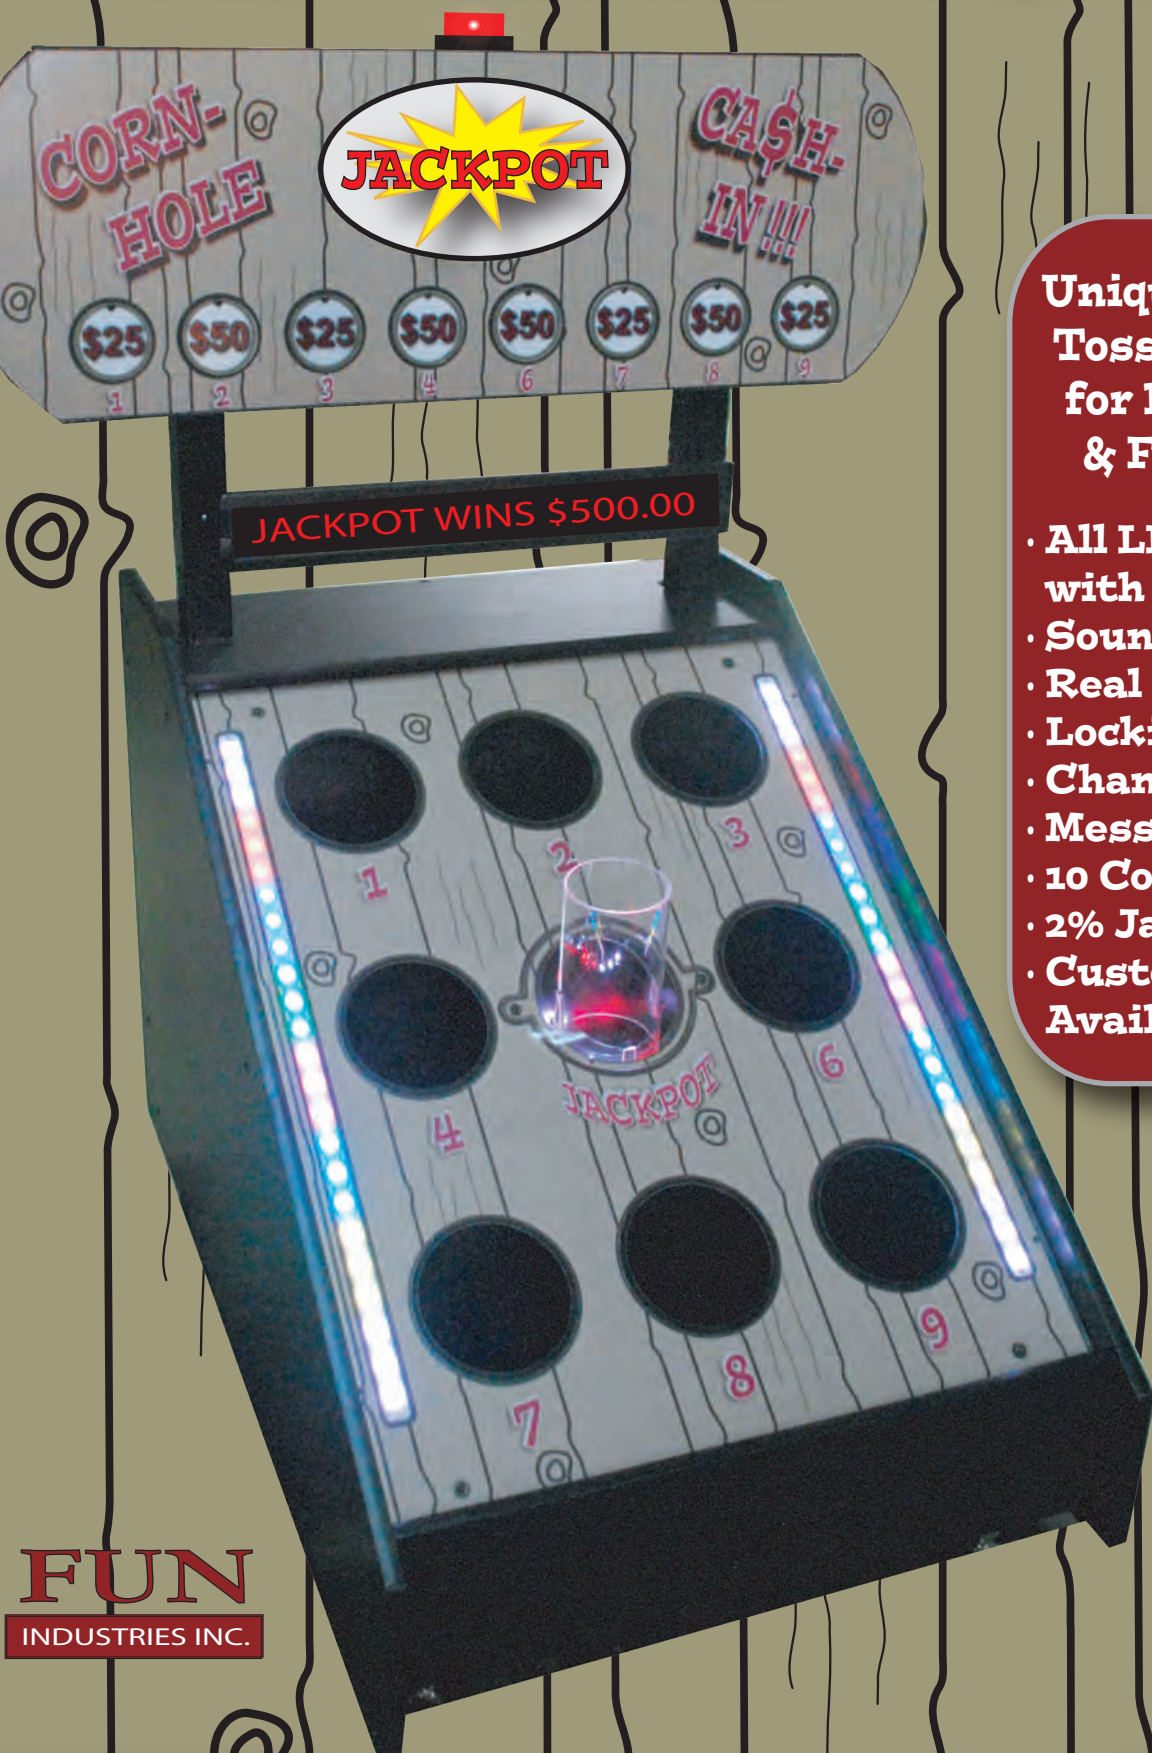

CORN-HOLE CASH-IN

**Unique Bean-Bag
Toss Game Ideal
for Promotions
& Fundrasing**

- All LED Lighting with Chasing RGB
- Sound Effects
- Real Plywood
- Locking Casters
- Changeable Prizes
- Message Sign
- 10 Colored Bags
- 2% Jackpot Payout
- Custom Graphics Available

**Dimensions
48 x 48 x 60H
165 lbs.**

FUN
INDUSTRIES INC.