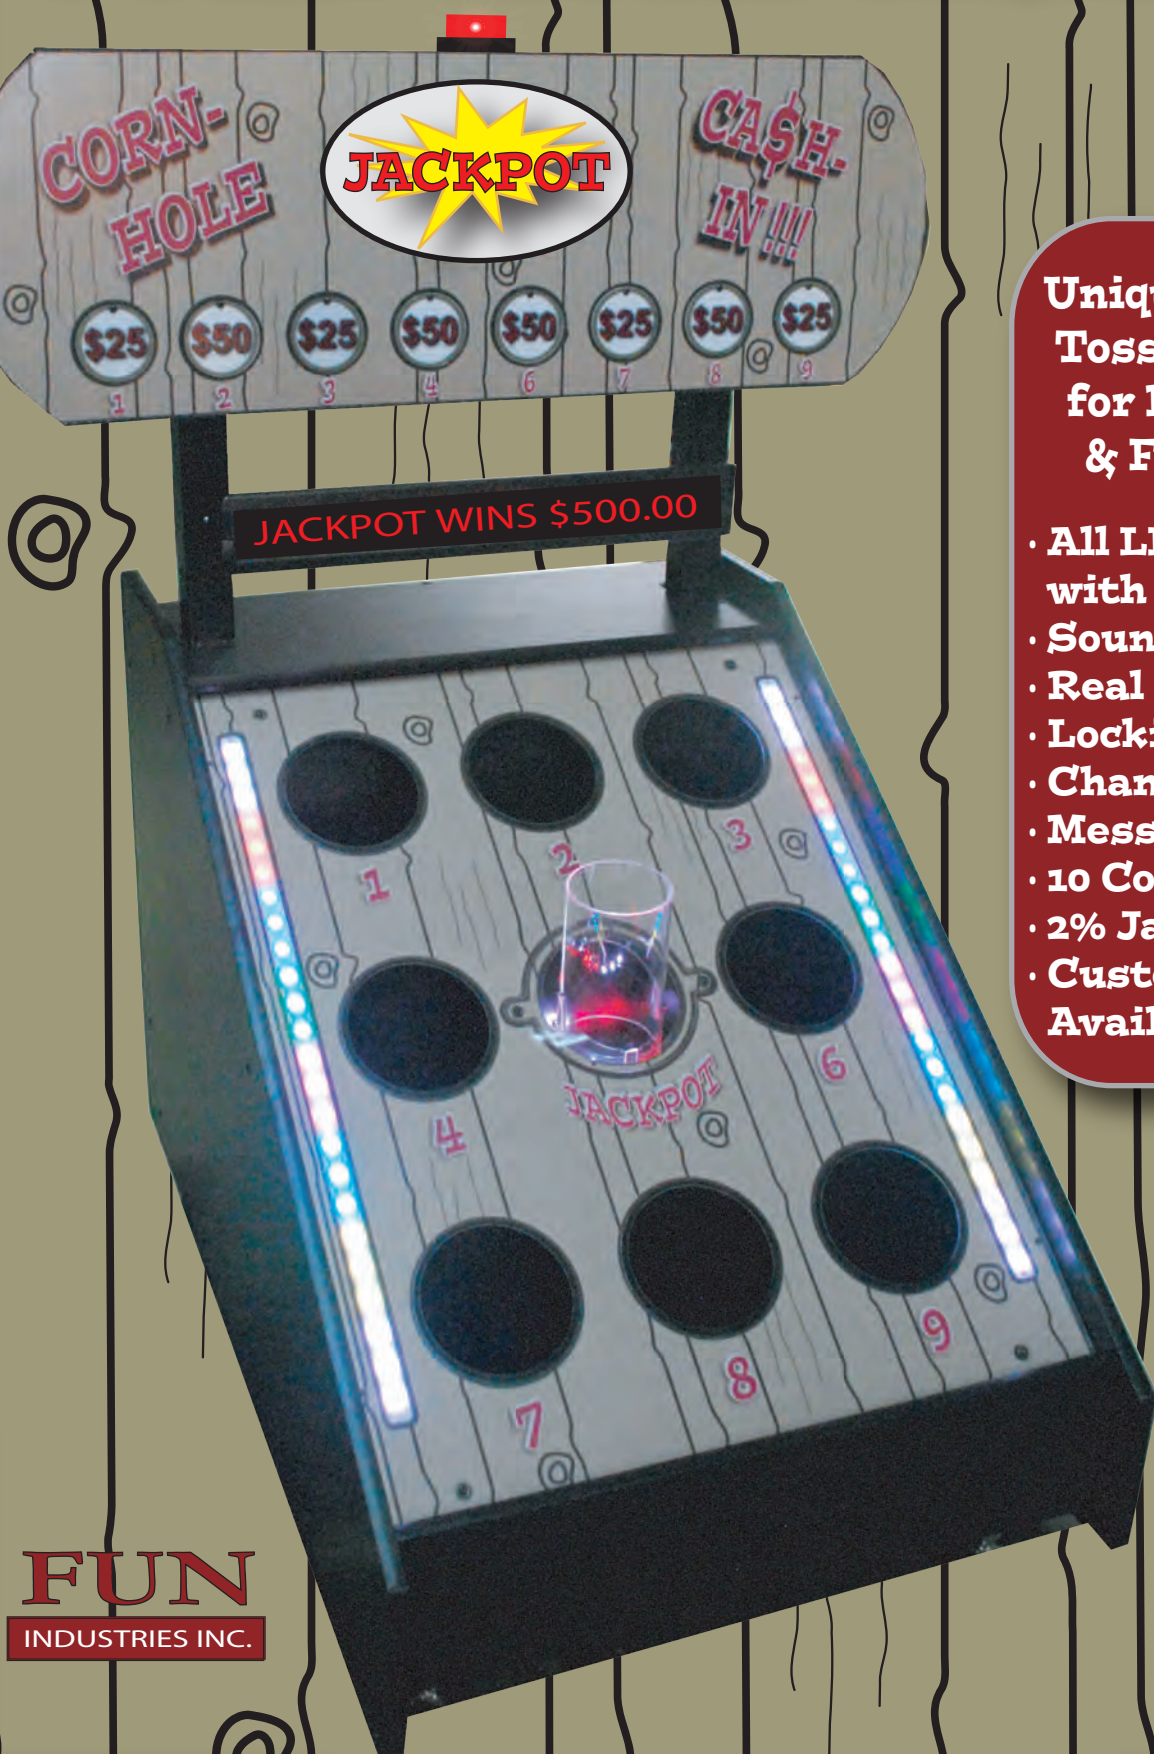

# CORN-HOLE CASH-IN

**Unique Bean-Bag  
Toss Game Ideal  
for Promotions  
& Fundraising**

- All LED Lighting with Chasing RGB
- Sound Effects
- Real Plywood
- Locking Casters
- Changeable Prizes
- Message Sign
- 10 Colored Bags
- 2% Jackpot Payout
- Custom Graphics Available

**Dimensions  
48 x 48 x 60H  
165 lbs.**

**FUN**  
INDUSTRIES INC.