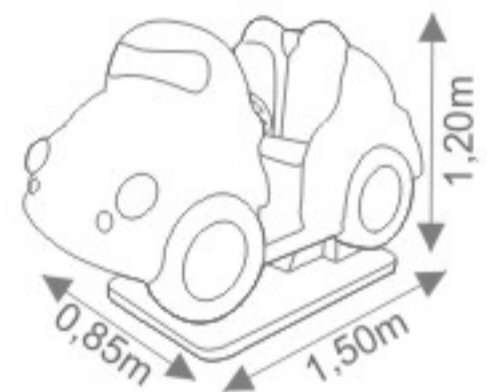

- Users: 2
- Power: 450w
- Engine: 220v
- Weight: 90kg
- Ref: 35253

Technical Characteristics