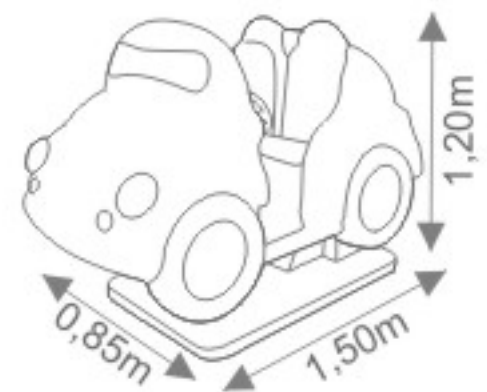

Mechanical or electronic coin mechanism available, multiple coins combination. Security system against robbery available.

- Users: 2
- Power: 450w
- Engine: 220v
- Weight: 90kg
- Ref: 35253

Technical Characteristics