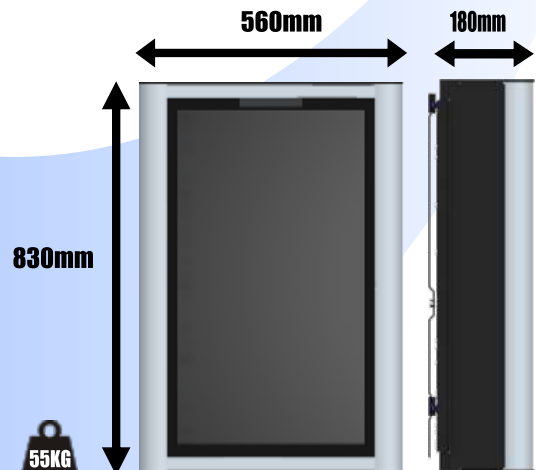

* SIZE IS APPROXIMATE TO THAT OF ICON 2

All details were correct at the time of Publication. NSM Music reserve the right to make subsequent changes to specifications or services anytime.