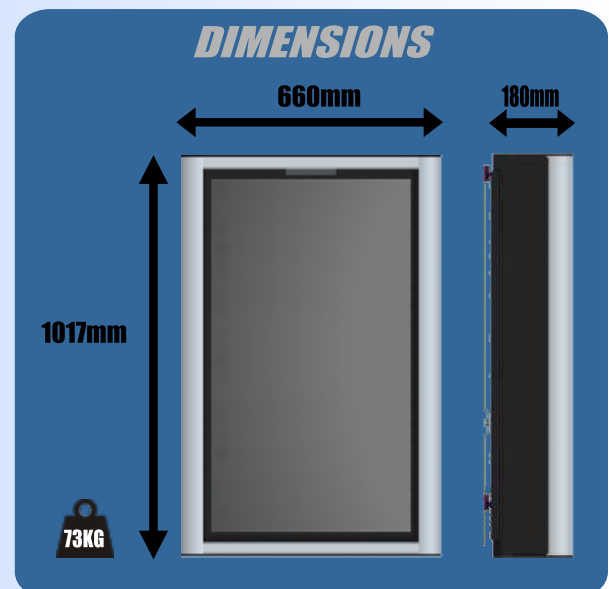

TV Output + TV Throughput.

AMPLIFIER

RMS Power Output

@ 8 ohms: 2 ch. x 220W = 440W rms

@ 4 ohms: 2 ch. x 300W = 600W rms

Peak Power Output

@ 8 ohms: 2 ch. x 1750W = 3500W Per Amplifier

@ 4 ohms: 2 ch. x 2400W = 4800W Per Amplifier

1017mm