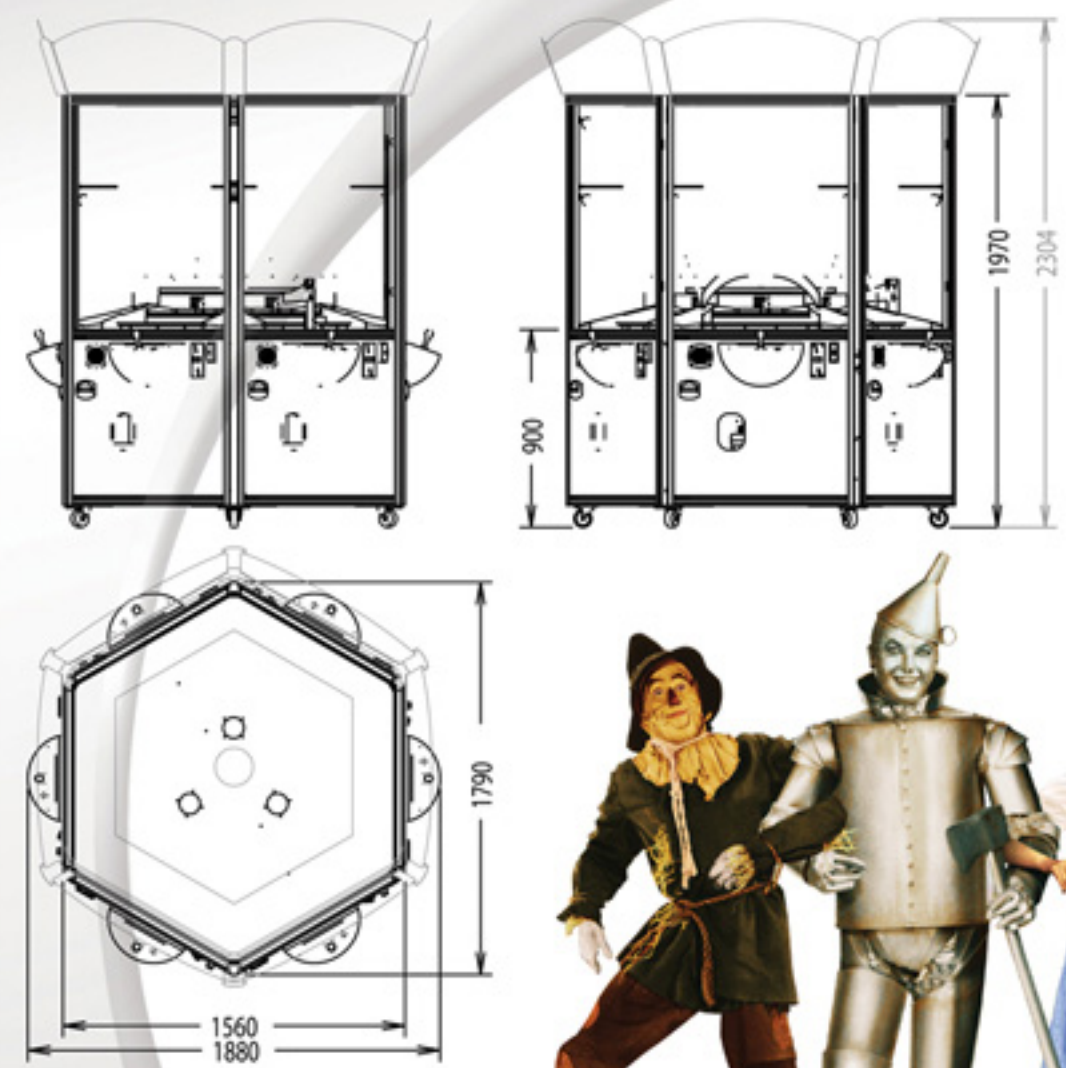

ELAUT® reserves the right to alter specifications without prior notice

230 v 50Hz, 1015w  
 650 kg  
 IntraXtion technology  
 Intelli Link

dimensions are in mm  
 1 inch = 25.4mm

ELAUT® nv  
 Passtraat 223  
 9100 Sint-Niklaas  
 Belgium  
 T +32 (0)3 780 94 80  
 F +32 (0)3 778 05 61  
 sales@elaut.be  
 www.elaut.com