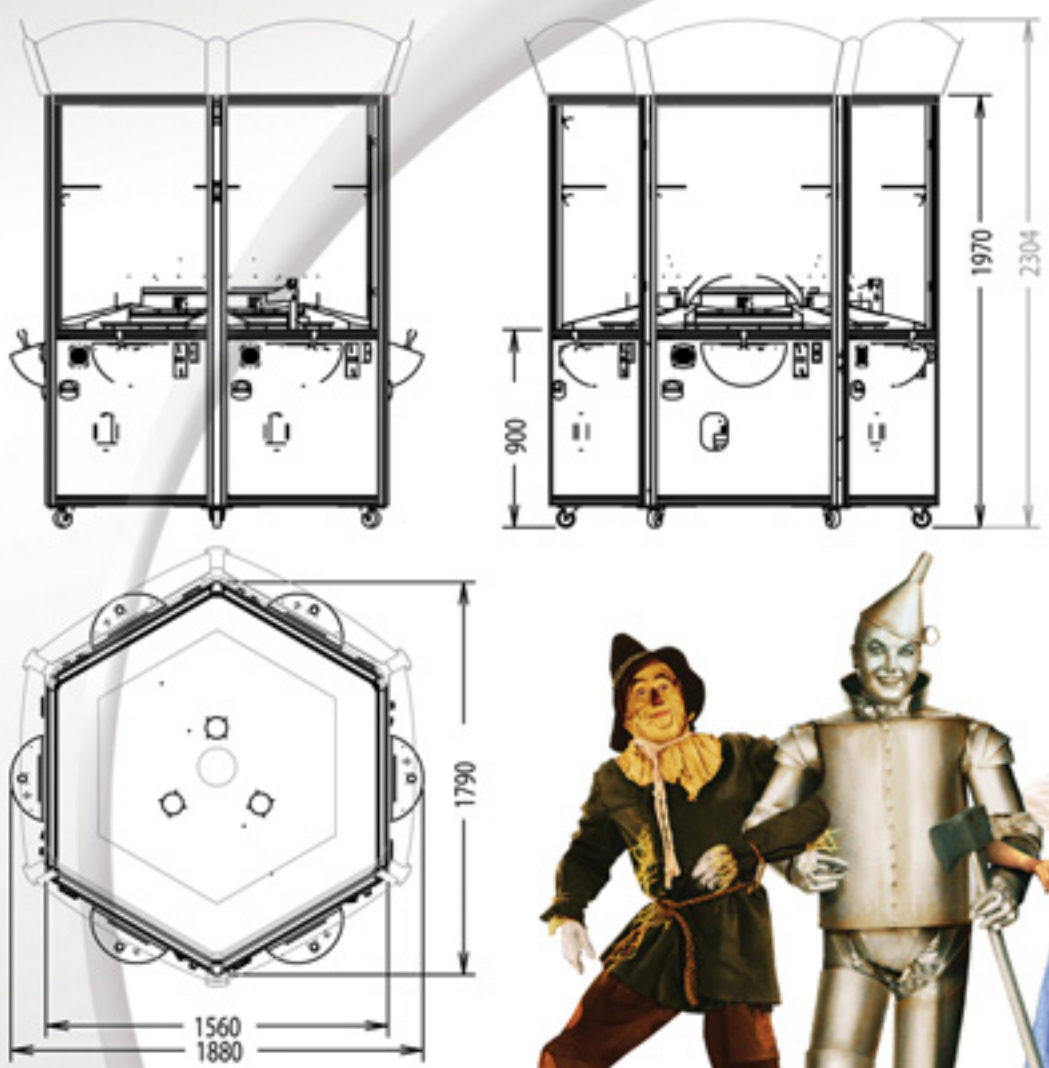

ELAUT® reserves the right to alter specifications without prior notice

230 v 50Hz, 1015w  
 650 kg  
 IntraXtion technology  
 Intelli Link

dimensions are in mm  
 1 inch = 25.4mm

ELAUT® nv  
 Passtraat 223  
 9100 Sint-Niklaas  
 Belgium  
 T +32 (0)3 780 94 80  
 F +32 (0)3 778 05 61  
 sales@elaut.be  
 www.elaut.com