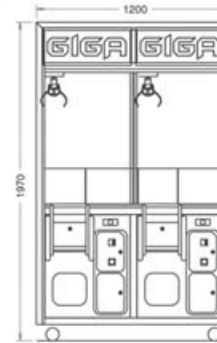

ELAUT® reserves the right to alter specifications without prior notice

DISTRIBUTED BY:

GIGA 600 2-player: Type 6102

Weight: 290kg / 639lbs
Storage room: 224 Litre
Rated Voltage: 230/115VAC

GIGA 600 3-player: Type 6103

Weight: 410kg / 904lbs
Storage room: 336 Litre
Rated Voltage: 230/115VAC

also available in 2065mm height
all dimensions are in mm
1 inch = 25.4mm

Intelli Controller System

GIGA 900 1-player : Type 6301

Weight: 206kg / 454lbs
Storage room: 181 Litre
Rated Voltage: 230/115VAC