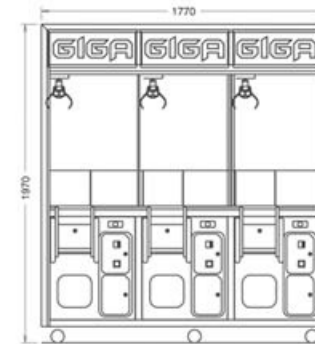

ELAUT® reserves the right to alter specifications without prior notice

DISTRIBUTED BY:

GIGA 600 2-player: Type 6102

Weight: 290kg / 639lbs  
Storage room: 224 Litre  
Rated Voltage: 230/115VAC

GIGA 600 3-player: Type 6103

Weight: 410kg / 904lbs  
Storage room: 336 Litre  
Rated Voltage: 230/115VAC

also available in 2065mm height  
all dimensions are in mm  
1 inch = 25.4mm

Intelli Controller System

GIGA 900 1-player : Type 6301