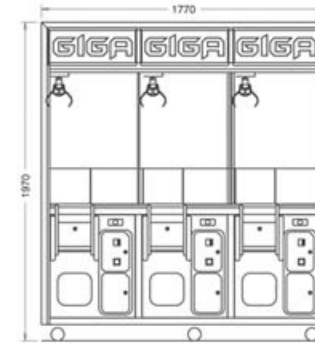

ELAUT® reserves the right to alter specifications without prior notice

DISTRIBUTED BY:

GIGA 600 2-player: Type 6102

Weight: 290kg / 639lbs
Storage room: 224 Litre
Rated Voltage: 230/115VAC

GIGA 600 3-player: Type 6103

Weight: 410kg / 904lbs
Storage room: 336 Litre
Rated Voltage: 230/115VAC

also available in 2065mm height
all dimensions are in mm
1 inch = 25.4mm

Intelli Controller System

GIGA 900 1-player : Type 6301

Weight: 206kg / 454lbs
Storage room: 181 Litre
Rated Voltage: 230/115VAC