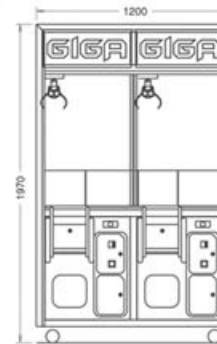

ELAUT® reserves the right to alter specifications without prior notice

DISTRIBUTED BY:

GIGA 600 2-player: Type 6102

Weight: 290kg / 639lbs  
Storage room: 224 Litre  
Rated Voltage: 230/115VAC

GIGA 600 3-player: Type 6103

Weight: 410kg / 904lbs  
Storage room: 336 Litre  
Rated Voltage: 230/115VAC

also available in 2065mm height  
all dimensions are in mm  
1 inch = 25.4mm

Intelli Controller System

GIGA 900 1-player : Type 6301