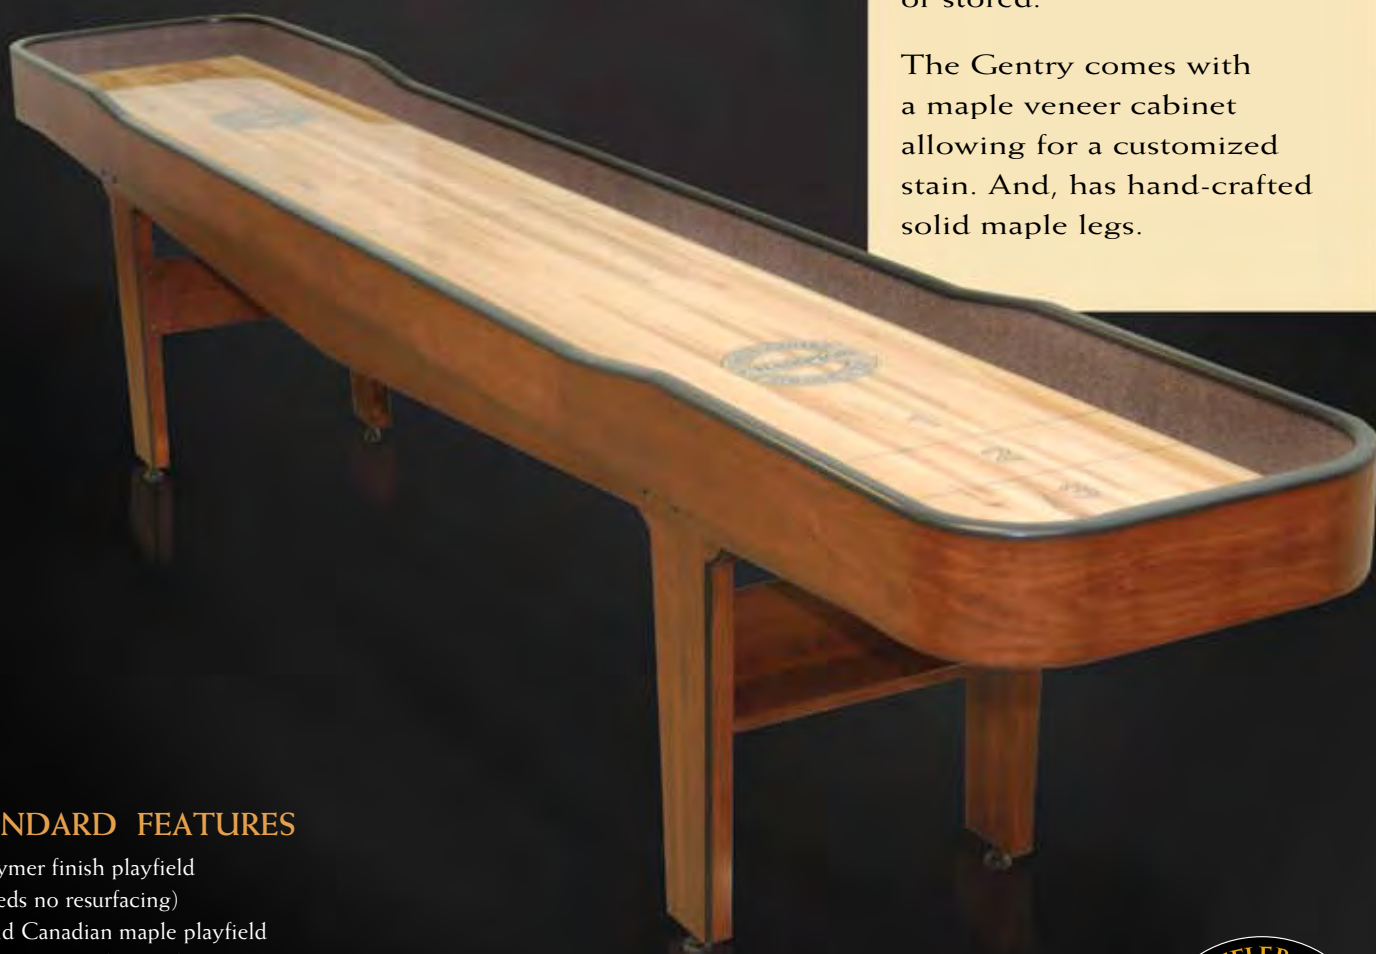

In a Class of it's own!

GENTRY

Champion Shuffleboard introduces the Gentry. With the quality craftsmanship that is standard with Champion Shuffleboard, the Gentry is ideal for any home or office. And like the Qualifier it ships in easy-to-construct parts allowing it to be moved or stored.

The Gentry comes with a maple veneer cabinet allowing for a customized stain. And, has hand-crafted solid maple legs.

STANDARD FEATURES

- Polymer finish playfield (needs no resurfacing)
- Solid Canadian maple playfield
- Customize with your logo

OPTIONAL FEATURES

- Electronic scoring
- Lights
- Customized cradle colors

SPECIFICATIONS

Board Size: 1.5" Thick x 16.5"
Length: 9, 12 & 14 feet
Width: 24" (cradle)
Height: 30" (top of playfield)