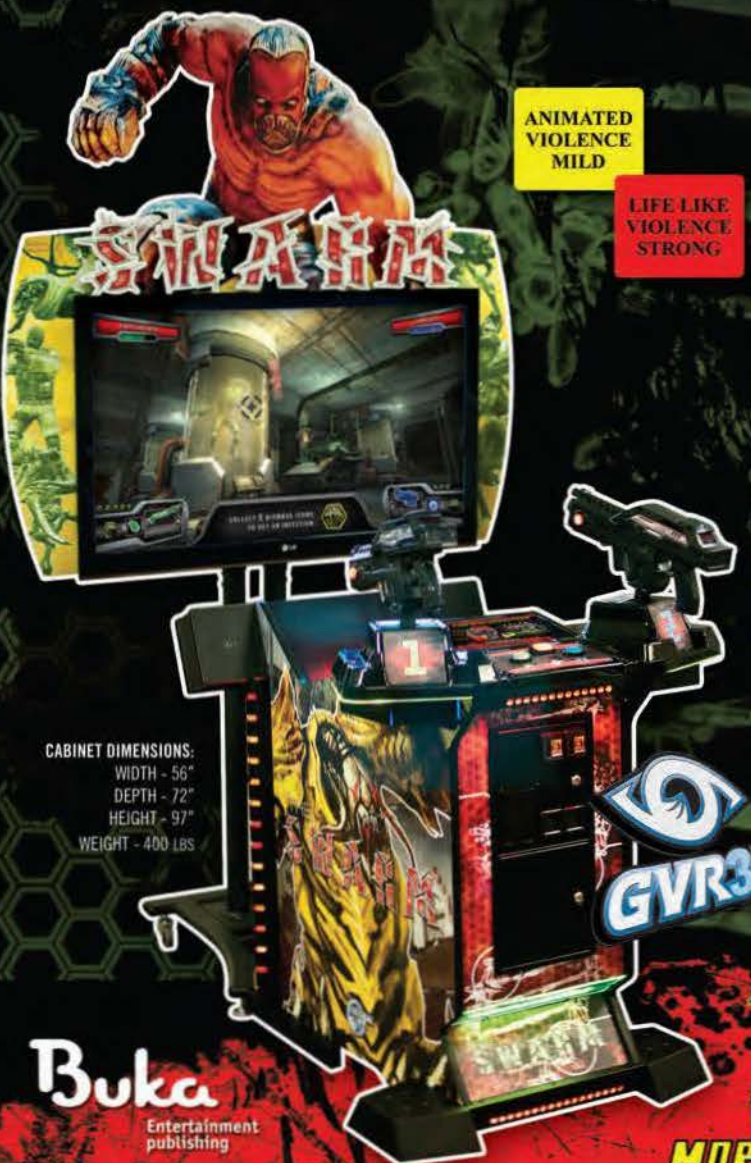

# THE SWARM

## FUN REDEFINED!

CHOOSE 3D OR 2D... RED OR YELLOW LABEL

CABINET DIMENSIONS:  
WIDTH - 56"  
DEPTH - 72"  
HEIGHT - 97"  
WEIGHT - 400 LBS

ANIMATED VIOLENCE MILD

LIFE LIKE VIOLENCE STRONG

### GAME FEATURES:

- ▶ CHOOSE BETWEEN 2D HD OR ASTONISHING 3D EXPERIENCE
- ▶ OPERATOR CONTROLLED:
  - RED OR YELLOW LABEL
  - 3D OR 2D GAMEPLAY
- ▶ 7 LEVELS & 13 SECRET ROOMS
- ▶ A WIDE RANGE OF MONSTERS & BOSSES
- ▶ ORIGINAL GAME SOUNDTRACK\*
- ▶ MULTIPLE PATHS ENCOURAGE REPEAT PLAY

### HARDWARE FEATURES:

- ▶ 47" OR 55" 3D TV
- ▶ PLAYER CONTROLLED ON/OFF 3D BUTTON
- ▶ PROVEN GUN TECHNOLOGY
- ▶ NEWLY DESIGNED MULTI-LAYERED MONITOR MARQUEE

*"RealID" glasses technology just like in movie theatres*