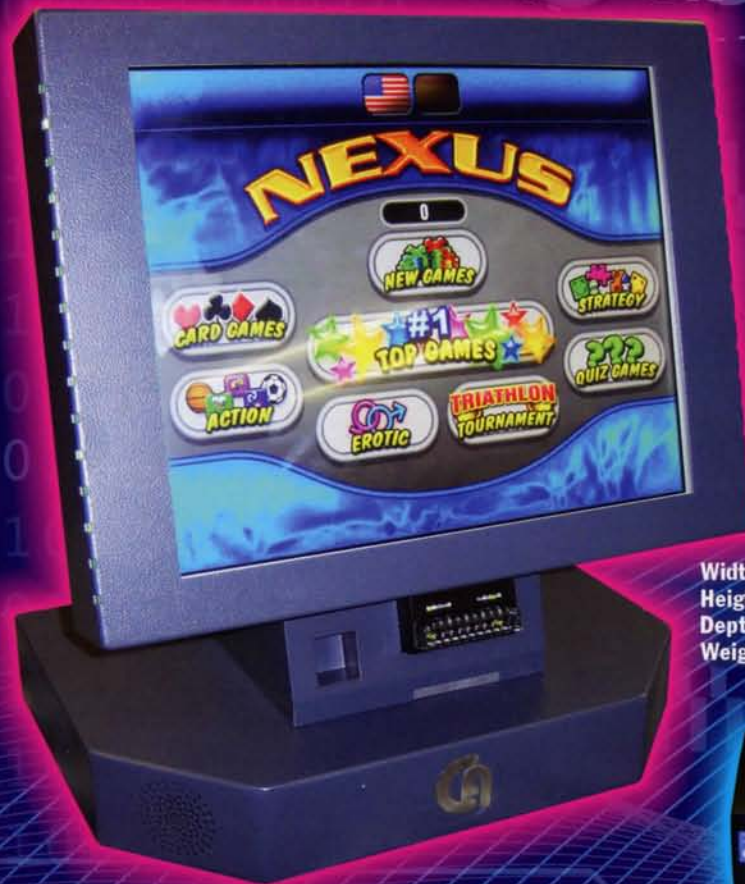

NEXUS

MULTIPLE GAME SYSTEM

**NOW WITH PRINTER
SUPPORT AT NO
EXTRA CHARGE****

**PERFECT FOR
TRUCK STOPS &
OTHER LOCATIONS
THAT REQUIRE A
PRIZE RECEIPT**

Width: 19.5"
Height: 59.5"
Depth: 21"
Weight: 200 lbs

Width: 17"
Height: 19.5"
Depth: 12"
Weight: 60 lbs

***Printer support software standard on all Nexus games. Ticket printer available at additional charge.*