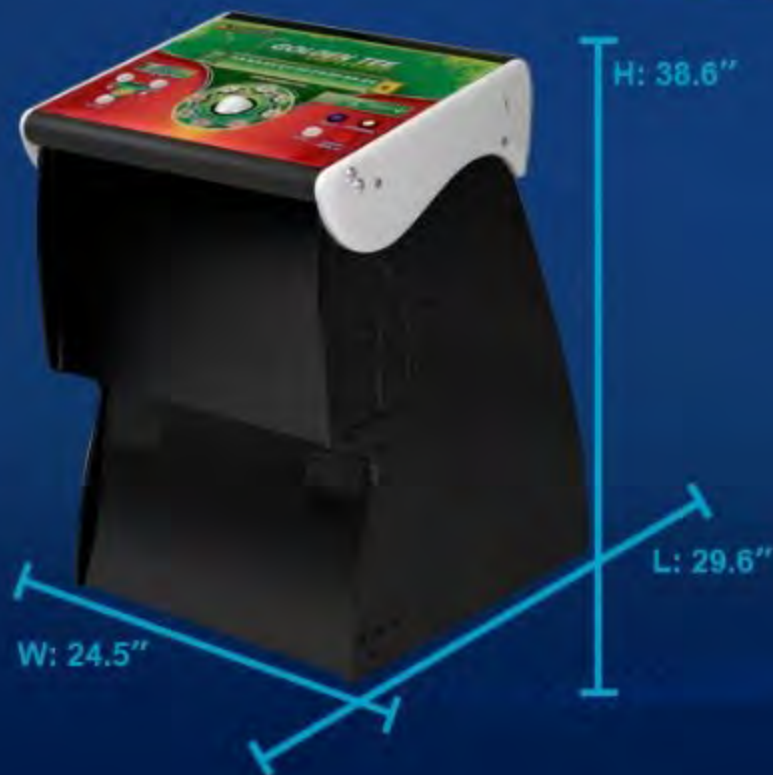

Specs

Golden Tee Golf 2012 Showpiece™ Cabinet Only¹

Length:	29.6"
Width:	24.5"
Height:	38.6"
Weight:	160 lbs.

Golden Tee Golf 2012 Showpiece™ Cabinet with Stand²

Length:	53.25"
Width:	25.5"
Height:	85.75"
Weight:	220 lbs.

¹Monitor not included. Cabinet connects to most HDTVs. HDMI connection recommended.

²Integrated Stand available at an additional cost.

Pricing

Home Edition Retail Value \$3995.

Frequently Asked Questions

Q: What comes with a Home Unit purchase?

A: When you purchase a Home Unit game, you'll get the Showpiece cabinet, the marquee identifying the game, and an HDMI cable to connect the game to your T.V. of choice.

Q: So a T.V. doesn't come with the purchase?