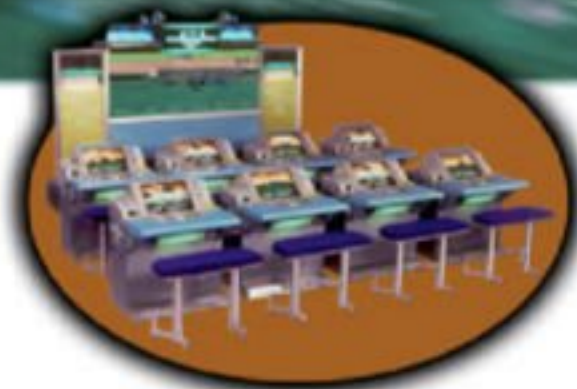

Derby Owners Club Dimensions

183"W x 234"D x 95"H (as shown)*

Weight 3,680 lbs (approx.)

*Varies according to installed configuration

(Brochure screen images are from DOC Japan version)

SEGA®

Sega Enterprises, Inc (USA)
650 Townsend Street, Ste 575 • San Francisco, CA 94103
tel (415) 701-6500 • fax (415) 701-6568

Hitmaker
Original game © SEGA
© SEGA/Hitmaker, 2001