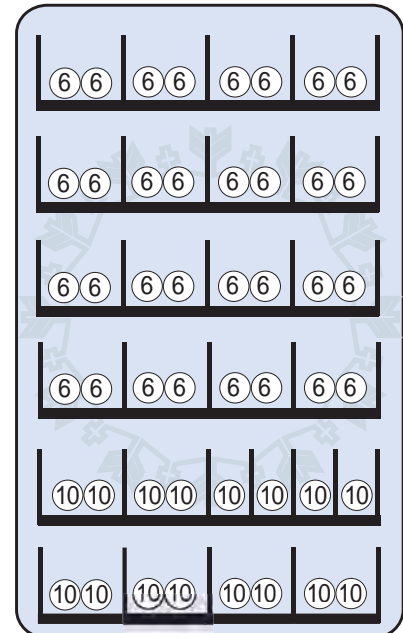

Works the opposite, too - diagnose and troubleshoot right from the card!

Guaranteed Vend

- Improve Reliability
- Re-credits or refunds
- Consistent home position
- Sensor self-calibration
- Reduces service calls
- No give-away products
- Keeps track of vends

Health Conscious

Today's healthy lifestyles are creating a demand for healthy vended items, too. Keep your customers safe and give them the selection they want. Vend milk, yogurt and dairy products without concern. *The Premium Collection* has complete health and safety control for perishable products.

Increase Sales

80% of employees say that they consider on-site offerings of snacks and beverages a benefit to them. Encourage their purchases by using the Jackpot settings on *The Premium Collection!* Meal deal settings are also available.

Refrigerated Food Vendor

Height: 72" (183 cm)
Width: 35" (89 cm)
Depth: 37" (93 cm)
Weight: 698 lbs. (317 kg)
Electrical: 115 VAC or 220 VAC
Selections: Maximum: 48
Standard: 26

Standard Capacity*: 196
Entree/Large Item: 96
Sandwich: 40
X-Large Item: 60

Pricing: Individual from $0 to $999.95

Coils: *Dual coils standard*

Interface: DEX and MDB
Seaga Smart Card
PC with **Seaga Smartware**

Lighting: Energy efficient LED lighting system

Customer Display: 20 character, 2-line programmable

* Standard Coil Configuration
Other configurations available

ROHS COMPLIANT

The Premium Collection

The
Premium
Collection