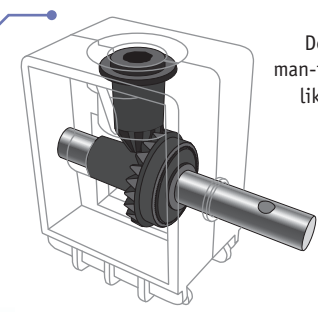

Solid Upper Cabinet Construction
MDF interior and a decorative, brushed aluminum exterior.

Steel Rod Supports in Foot of Men
Allows torque and pressure to be applied to the clutch, rather than the fitting between the man and gear box.

Playfield Supports Across Entire Surface
Supported on all 4 sides of the cabinet, by 2 beams running between the rods, and the tops of the player gear boxes.

Gear boxes are supported by durable extruded aluminum channels.

Split Molded Base with Levelers
For easy installation through tight spaces.

Includes 4 leg levelers to assure level play surface—adjustable to 1".

Infrared Electronic Scoring
Utilizes infrared scoring for reliability and accuracy. Sounds goal scored. Side mounted to keep player sight lines clear. Select from several game options including 15, 10, or 5 minute games, race to score 10, 7 or 5 goals, or unlimited Free Play.

Gear Box Clutch System
Designed to "give" when opposing man-to-man force is applied—reduces likelihood of stick or man breakage and extends life of gear box.

2:1 Turning Ratio on Gear Box
Delivers quick player response and lively play—360 degree player turn requires only 180 degree handle turn.