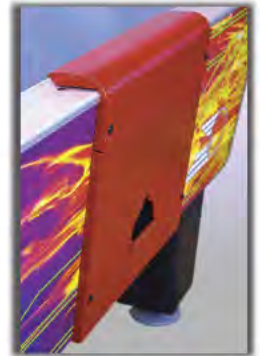

## Designed by Air Hockey Champions!

Mark Robbins

- 2 Time World Air Hockey Champion
- U.S. Air Hockey Association Pioneer
- Founder and Owner, Gold Standard Games

Puck glows bright under black light!

Exclusive player-activated black/white light option. White light (competition mode) or black light (cosmic mode)!

### Air Hockey Champions

Recommended by 11-Time USAA World Champion Danny Hynes & 10-Time Champion Tim Weissman.

Professional quality extra-sturdy goal end designed for maximum player comfort & durability.

- Created by Air Hockey Champion Mark Robbins
- Same as our commercial-quality coin-operated tables, with free play button instead of coin mechanism
- Exclusive player-activated black light/white light option. Play under either white light (competition mode) or black light (cosmic mode)
- Professional-style low profile, high-density aluminum rails for maximum bounce and bankability
- Fully sanctioned for tournament play by the U.S. Air-Hockey Association (USAA)
- Commercial-quality cabinet and leg construction designed for years of heavy use