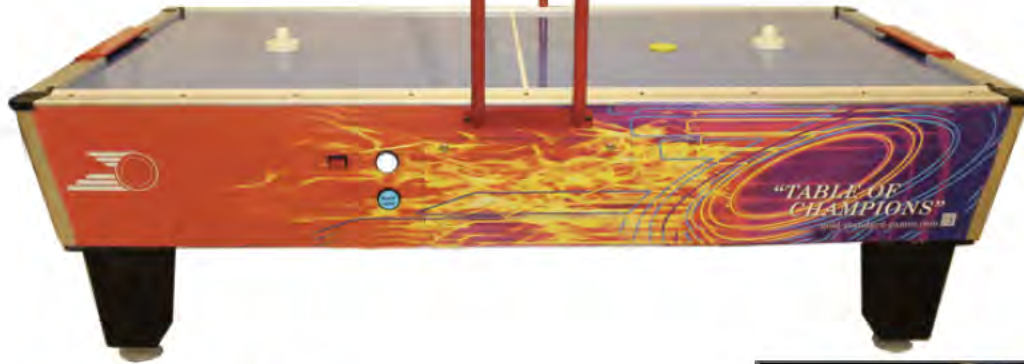

## Designed by Air Hockey Champions!

Mark Robbins

- 2 Time World Air Hockey Champion
- U.S. Air Hockey Association Pioneer
- Founder and Owner, Gold Standard Games

Puck glows bright under black light!

Exclusive player-activated black/white light option. White light (competition mode) or black light (cosmic mode)!

- Created by Air Hockey Champion Mark Robbins
- Same as our commercial-quality coin-operated tables, with free play button instead of coin mechanism
- Exclusive player-activated black light/white light option. Play under either white light (competition mode) or black light (cosmic mode)
- Professional-style low profile, high-density aluminum rails for maximum bounce and bankability
- Fully sanctioned for tournament play by the U.S. Air-Hockey Association (USAA)
- Commercial-quality cabinet and leg construction designed for years of heavy use

- Commercial blower for championship-level air flow
- Special wear-resistant laminate top for years of durability
- Centerline and face-off circle for competitive play
- 3 1/2" diameter USAA-sanctioned glass-filled Lexan pucks for tournament-level speed and stability on the table
- Heavy-duty, player-friendly goal construction for problem-free operation
- Electronic scoring
- Brand new modern design
- Colorful arcade-style side graphics

#### Dimensions:

Size: 99 1/2" L x 51 1/4" W x 31" H, Weight: 458 lbs