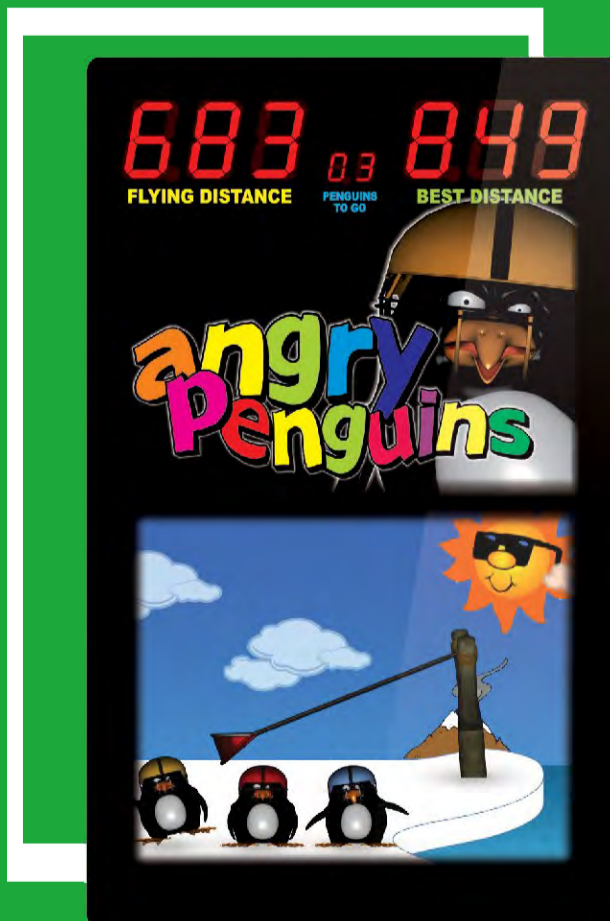

# angry Penguins

Power meter boxer machine combined with funny flying penguin animations. The harder you hit the punch bag - the longer the penguin's journey and the better your score. Great machines for FEC and amusement part locations.

- Mechanism with electric servo motor
- 17-inch industrial LCD
- Only LED/OLED lighting
- reliable KS2 operation system
- ticket dispenser ready
- bill acceptor ready
- over 1000 animations
- baby size body available

### Specification:

game type: power meter  
 dimensions (H/W/D): 214cm/57cm/100cm 85"/23"/40"  
 weight: 115kg / 253lbs  
 power: 90V - 240V  
 power consumption: 70 watt  
 certificate: CE, RoHS