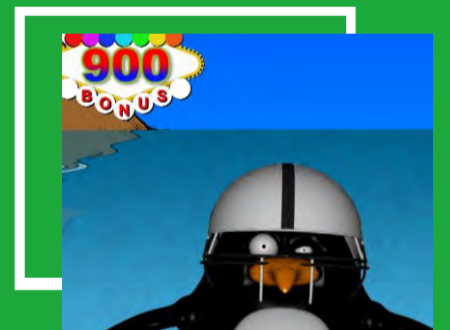

# angry Penguins

Power meter boxer machine combined with funny flying penguin animations. The harder you hit the punch bag - the longer the penguin's journey and the better your score. Great machines for FEC and amusement part locations.

- Mechanism with electric servo motor
- 17-inch industrial LCD
- Only LED/OLED lighting
- reliable KS2 operation system
- ticket dispenser ready
- bill acceptor ready
- over 1000 animations
- baby size body available

### Specification:

game type: power meter  
 dimensions (H/W/D): 214cm/57cm/100cm 85"/23"/40"  
 weight: 115kg / 253lbs  
 power: 90V - 240V  
 power consumption: 70 watt  
 certificate: CE, RoHS