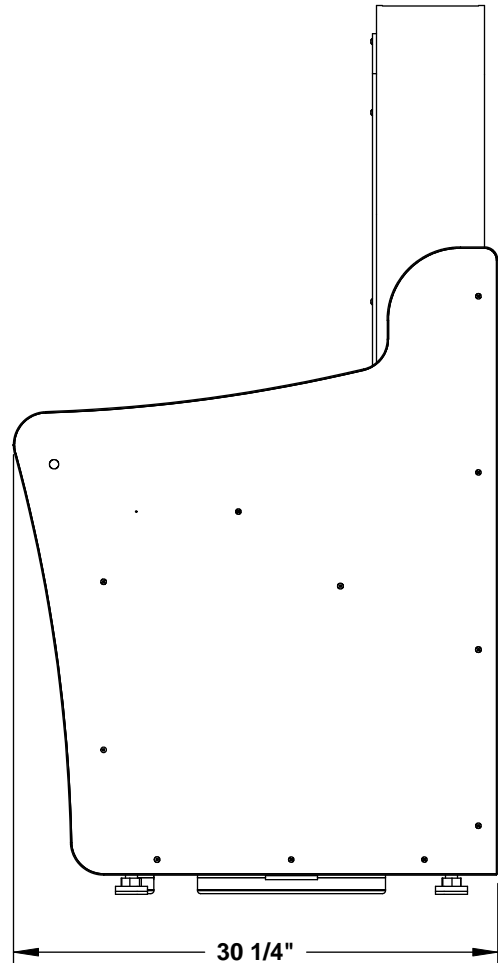

WHAC-A-MOLE

ARCADE MODEL

COIN OPERATED

TICKET REDEMPTION

NEW GRAPHICS PACKAGE

FULLY ELECTRONIC

NEW GAME FEATURES

- HIGH SCORE BONUS
- PROGRESSIVE BONUS
- PROGRESSIVE SPEED
- SKILL LEVEL PROGRAMMABLE

DIMENSIONS

26" WIDE
56" TALL
29.5" DEEP
WEIGHT 255 LBS

**CALL FOR
 MORE DETAILS.**

WHAC-A-MOLE SE3 (COIN & HOME)

Power Requirements

3 amps

120 V

Crated Dimensions & Weight

39" Long x 37" Wide x 69" High

Weight: 365 lbs.

Bob's Space Racers, Inc.