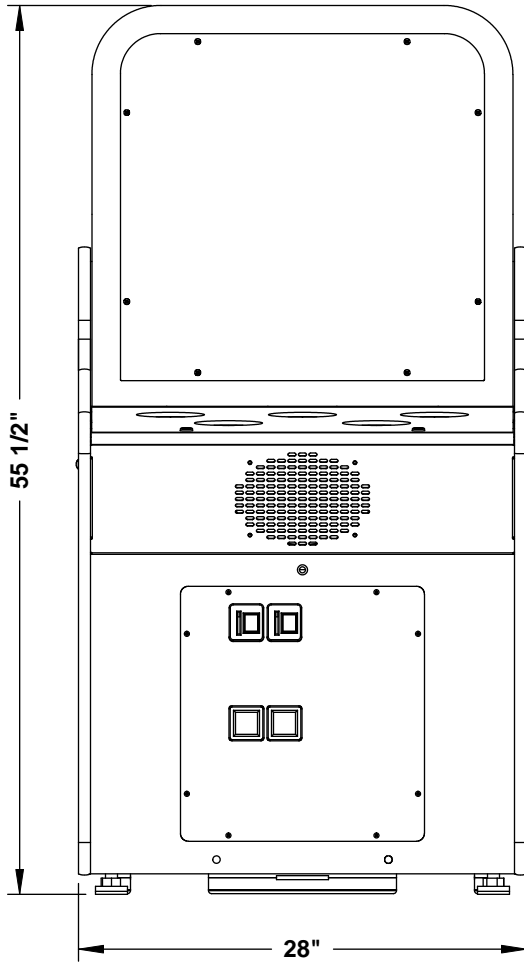

WHAC-A-MOLE

ARCADE MODEL

COIN OPERATED

TICKET REDEMPTION

NEW GRAPHICS PACKAGE

FULLY ELECTRONIC

NEW GAME FEATURES

- HIGH SCORE BONUS
- PROGRESSIVE BONUS
- PROGRESSIVE SPEED
- SKILL LEVEL PROGRAMMABLE

DIMENSIONS

26" WIDE
56" TALL
29.5" DEEP
WEIGHT 255 LBS

**CALL FOR
 MORE DETAILS.**

WHAC-A-MOLE SE3 (COIN & HOME)

Power Requirements

3 amps

120 V

Crated Dimensions & Weight

39" Long x 37" Wide x 69" High

Weight: 365 lbs.

Bob's Space Racers, Inc.