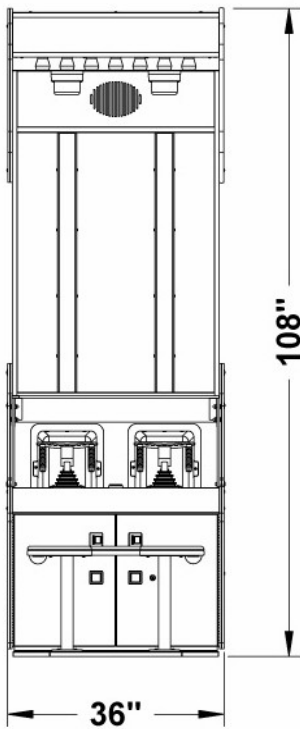

# WATER BLAST (LINKABLE)

Power Requirements		Width (Based on # of units)		
9 amps	120 V	2 Players	1 Games	36"
<b>Crated Dimensions &amp; Weight</b>		4 Players	2 Games	72"
90" Long x 42" Wide x 80" High		6 Players	3 Games	108"
Weight: 930 lbs.		8 Players	4 Games	144"