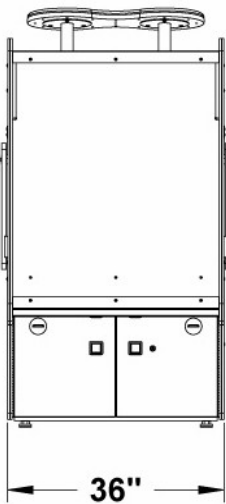

# WATER BLAST (LINKABLE)

Power Requirements		Width (Based on # of units)		
9 amps	120 V	2 Players	1 Games	36"
<b>Crated Dimensions &amp; Weight</b>		4 Players	2 Games	72"
90" Long x 42" Wide x 80" High		6 Players	3 Games	108"
Weight: 930 lbs.		8 Players	4 Games	144"