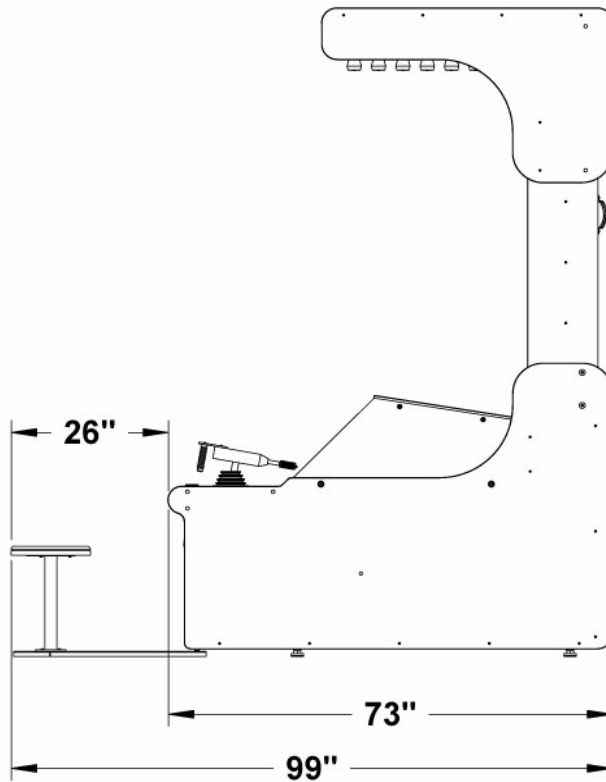

# WATER BLAST (LINKABLE)

Power Requirements		Width (Based on # of units)		
9 amps	120 V	2 Players	1 Games	36"
<b>Crated Dimensions &amp; Weight</b>		4 Players	2 Games	72"
90" Long x 42" Wide x 80" High		6 Players	3 Games	108"
Weight: 930 lbs.		8 Players	4 Games	144"