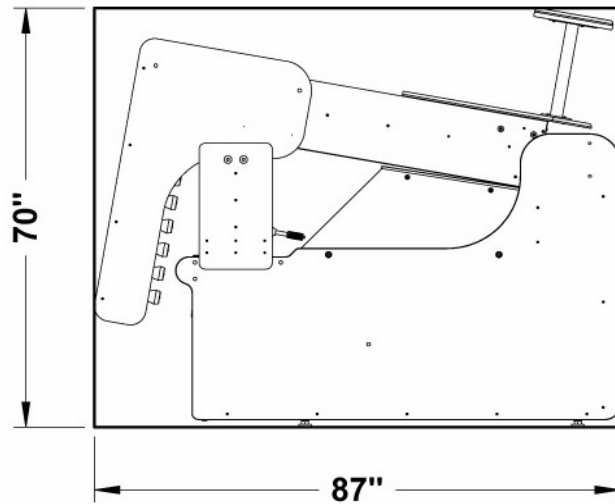

# WATER BLAST (LINKABLE)

Power Requirements		Width (Based on # of units)		
9 amps	120 V	2 Players	1 Games	36"
<b>Crated Dimensions &amp; Weight</b>		4 Players	2 Games	72"
90" Long x 42" Wide x 80" High		6 Players	3 Games	108"
Weight: 930 lbs.		8 Players	4 Games	144"